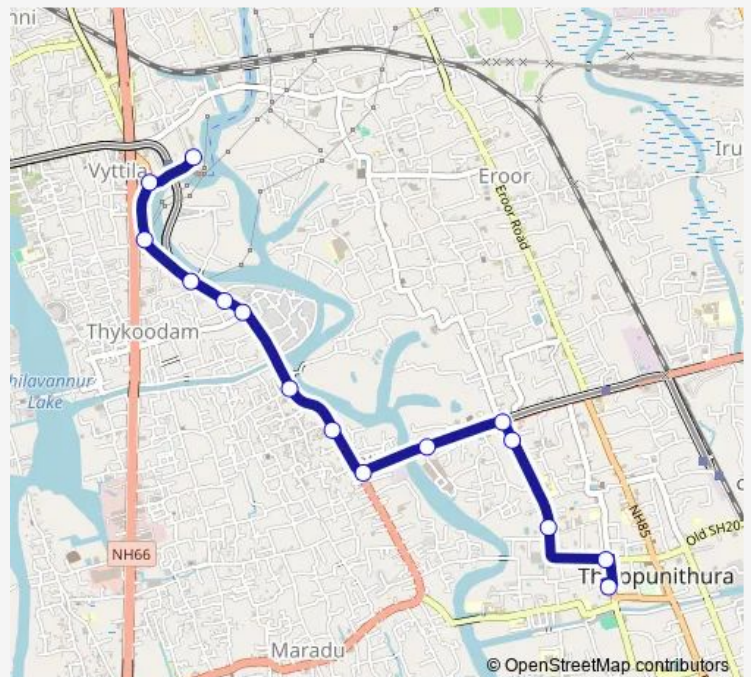

Bus Thrippoonithura ↔ Vyttila Mobility Hub

[Go to website](#)

Direction

Thrippunithura — Vyttila

15 stops

[Open route schedule](#)

- Thrippunithura
- Statue Junction
- Sree Venkateswara High School
- Vadakkekotta
- Menakakotta
- Petta East
- Petta
- Petta Metro Station
- Champakkara
- Thykoodam Junction
- Thykoodam Metro Station
- Oen
- Sub Station
- Vyttila Devaswom Board
- Vyttila

Route schedule

Thrippunithura — Vyttila

| | |
|-----------|-------|
| Monday | 06:00 |
| Tuesday | 06:00 |
| Wednesday | 06:00 |
| Thursday | 06:00 |
| Friday | 06:00 |
| Saturday | 06:00 |
| Sunday | 06:00 |

Route info

Direction: Thrippunithura

Stops: 15

Trip Duration: 0 hour 15 min

Thrippoonithura ↔ Vyttila Mobility Hub

Direction

Vytila — Thrippunithura

15 stops

Route info

Direction: Vytila

Stops: 15

Trip Duration: 0 hour 17 min

Bus time schedules and route maps are available in an offline PDF at busmaps.com. Use the busmaps.com website to see live bus times, train schedule or subway schedule, and step-by-step directions for all public transit in Kumbalam