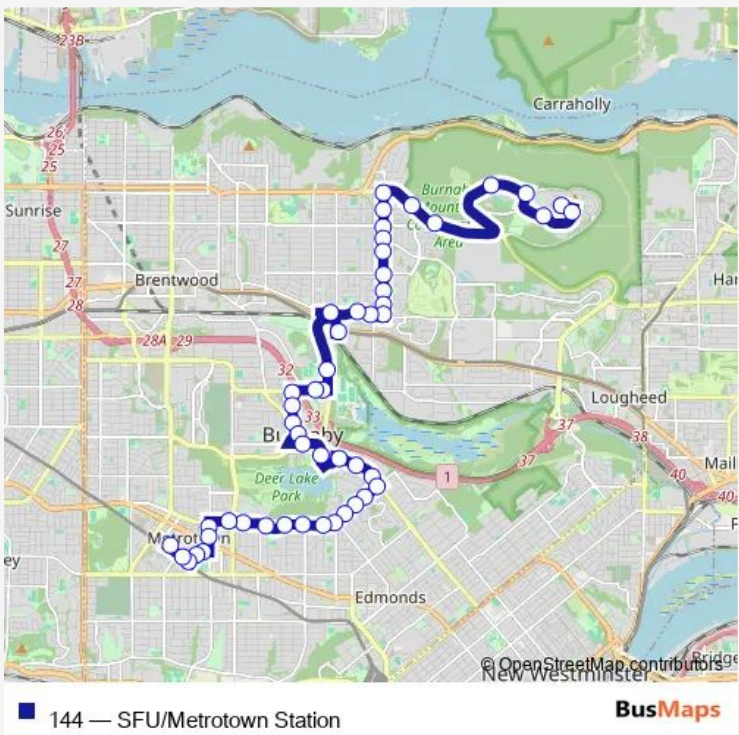

# Bus 144 SFU/Metrotown Station

[Go to website](#)

**Direction**  
 Metrotown Station @ Bay 14 — SFU Transit Exchange @ Bay 4  
 42 stops  
[Open route schedule](#)

- Metrotown Station @ Bay 14
- Eastbound Central Blvd @ 4500 Block
- Northbound Bonsor Ave @ Central Blvd
- Northbound Nelson Ave @ Bennett St
- Northbound Nelson Ave @ Newton St
- Eastbound Dover St @ Nelson Ave
- Eastbound Oakland St @ Royal Oak Ave
- Eastbound Oakland St @ Denbigh Ave
- Eastbound Oakland St @ Dufferin Ave
- Eastbound Oakland St @ Waltham Ave
- Eastbound Oakland St @ Gilley Ave
- Eastbound Oakland St @ Brantford Ave
- Eastbound Burris St @ Leibly Ave
- Eastbound Burris St @ Braemar Ave
- Eastbound Burris St @ Buckingham Ave
- Northbound Canada Way @ Burris St
- Southbound Sperling Ave @ Canada Way
- Northbound Deer Lake Ave @ Heritage Village
- Westbound Deer Lake Ave @ Rowan Ave
- Bus Loop @ Burnaby City Hall
- Northbound Norland Ave @ Canada Way

**Route info**  
 Direction: Metrotown Station @ Bay 14  
 Stops: 42  
 Trip Duration: 0 hour 41 min

Northbound Norland Ave @ Ledger Ave

Eastbound Sprott St @ Norland Ave East

Eastbound Sprott St @ Kensington Ave

Northbound Kensington Ave @ Joe Sakic Way

Sperling Station @ Bay 2

Eastbound Broadway @ Kensington Ave

Eastbound Broadway @ Sperling Ave

Eastbound Broadway @ Ellerslie Ave

Eastbound Broadway @ E Ellerslie Ave

## Route info

Direction: SFU Transit Exchange @ Bay 4

Stops: 50

Trip Duration: 0 hour 53 min

Southbound Norland Ave @ Kincaid St

Southbound Deer Lake Parkway @ Canada Way

Bus Loop @ Burnaby City Hall

Eastbound Deer Lake Ave @ Rowan Ave