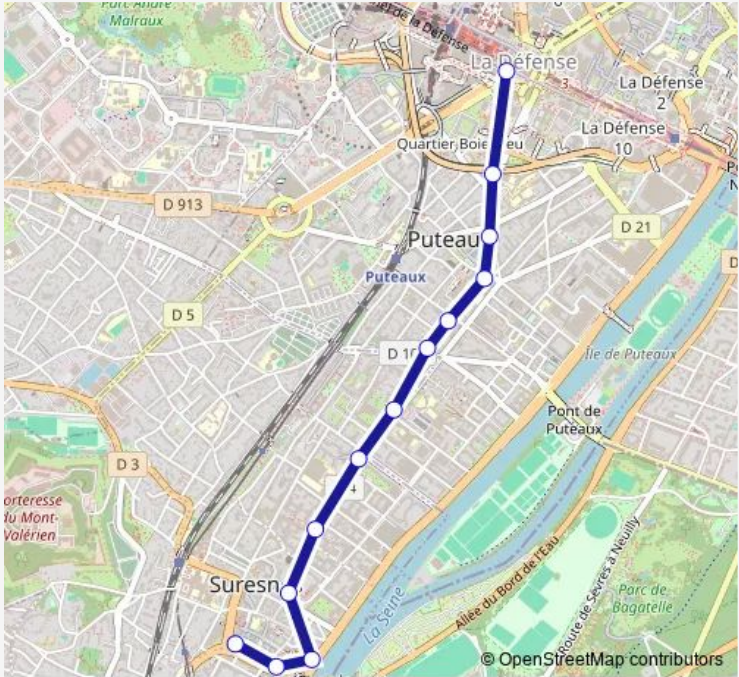

Bus 144 (LA Defense-Metro-RER-Tramway <-> Suresnes DE Gaulle) - Aller

[Go to website](#)

Direction
 LA Defense-Metro-RER-Tramway — Suresnes DE Gaulle
 13 stops
[Open route schedule](#)

- LA Defense-Metro-RER-Tramway
- Boieldieu
- Mairie - Anatole France
- Marche DE Puteaux
- Wallace - Jaures
- BAS Rogers
- DE Pressense
- Pompidou
- Jean Mace
- Henri Iv
- Pont DE Suresnes
- RUE DES Bourets - Pont DE Suresnes
- Suresnes DE Gaulle

Route schedule
 LA Defense-Metro-RER-Tramway — Suresnes DE Gaulle

Monday	07:10-18:50
Tuesday	07:10-18:50
Wednesday	07:10-18:50
Thursday	07:10-18:50
Friday	07:10-18:50
Saturday	—
Sunday	—

Route info
 Direction: LA Defense-Metro-RER-Tramway
 Stops: 13
 Trip Duration: 0 hour 16 min

144 — (LA Defense-Metro-RER-Tramway <-> Suresnes DE Gaulle) - Aller **BusMaps**

Direction

Suresnes DE Gaulle — LA Defense-Metro-RER-Tramway

15 stops

[Open route schedule](#)

Suresnes DE Gaulle

Mairie DE Suresnes

Tuesday 07:30-19:11

Wednesday 07:30-19:11

Thursday 07:30-19:11

Friday 07:30-19:11

Saturday —

Sunday —

Route info

Direction: Suresnes DE Gaulle