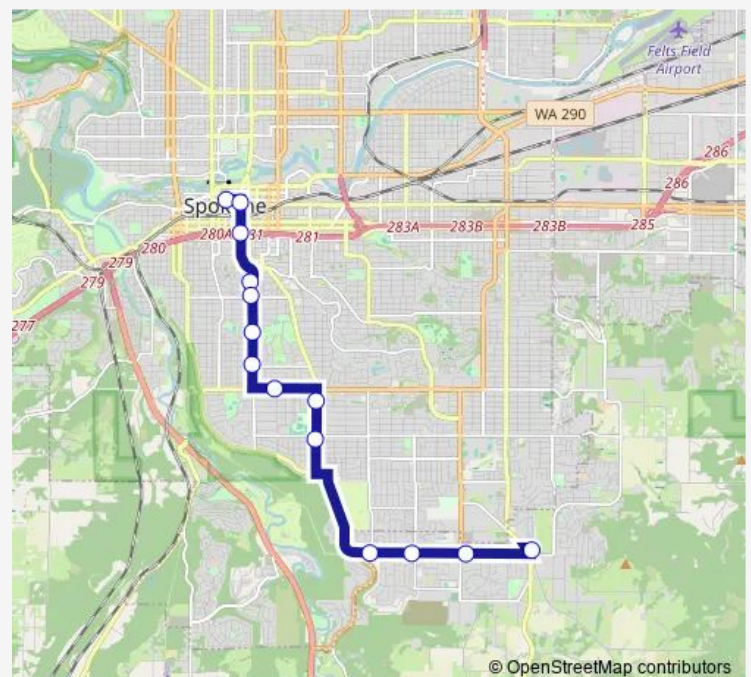

### Route schedule

Moran Station P&R Bay 1 — Plaza Bay 13

Monday 05:41-17:27

Tuesday 05:41-17:27

Wednesday 05:41-17:27

Thursday 05:41-17:27

Friday 05:41-17:27

Saturday —

### Route info

Direction: Moran Station P&R Bay 1

Stops: 14

Trip Duration: 0 hour 20 min

144 — South Express

**Direction**

Plaza Bay 4 — Moran Station P&amp;R Bay 1

14 stops

[Open route schedule](#)

Plaza Bay 4

Stevens @ Sprague

Stevens @ 4th

Grove @ 12th

Bernard @ 14th

Bernard @ 20th

Bernard @ 25th