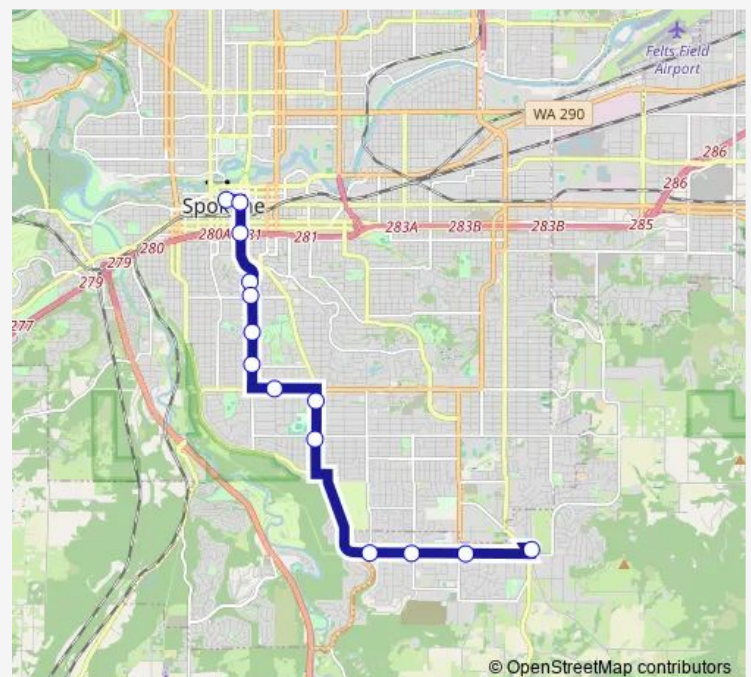

Grove @ Sumner

Washington @ 4th

Sprague @ Stevens

Plaza Bay 13

Route schedule

Moran Station P&R Bay 1 — Plaza Bay 13

Monday 05:41-17:27

Tuesday 05:41-17:27

Wednesday 05:41-17:27

Thursday 05:41-17:27

Friday 05:41-17:27

Saturday —

Sunday —

Route info

Direction: Moran Station P&R Bay 1

Stops: 14

Trip Duration: 0 hour 19 min

144 — South Express

Direction

Plaza Bay 3 — Moran Station P&R Bay 1

14 stops

[Open route schedule](#)

Plaza Bay 3

Stevens @ Sprague

57th @ Perry

57th @ Crestline

57th E @ Regal

Moran Station P&R Bay 1

Route schedule

Plaza Bay 3 — Moran Station P&R Bay 1

Monday	06:12-18:52
Tuesday	06:12-18:52
Wednesday	06:12-18:52
Thursday	06:12-18:52
Friday	06:12-18:52
Saturday	—
Sunday	—