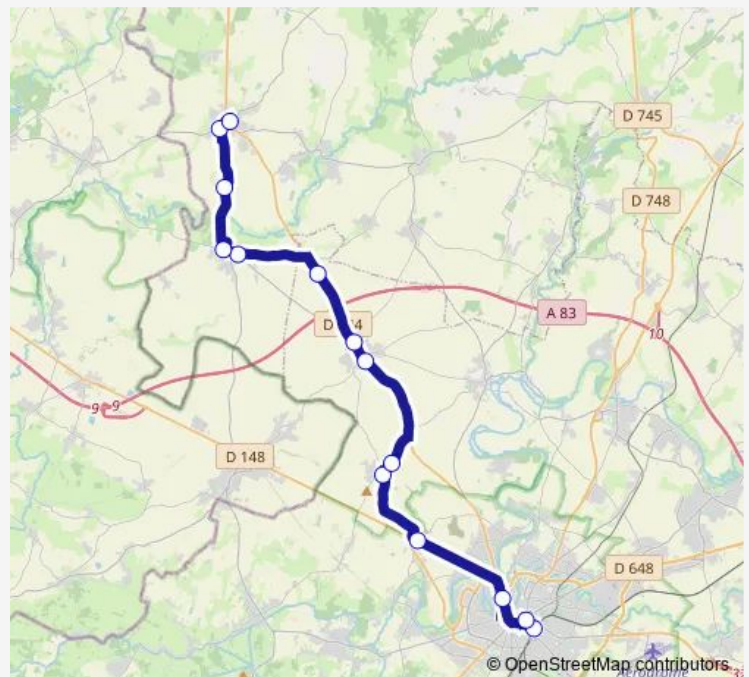

Niort - Place DE LA Breche

Niort - Gare Sncf

Route schedule

Coulonges-SUR-L'Autize - Centre-Bourg — Niort - Gare Sncf

Monday	13:35-17:55
Tuesday	13:35-17:55
Wednesday	13:35-17:55
Thursday	13:35-17:55
Friday	13:35-17:55
Saturday	13:35
Sunday	—

Route info

Direction: Coulonges-SUR-L'Autize - Centre-Bourg

Stops: 12

Trip Duration: 0 hour 50 min

144 — Ligne 144 Cerizay - Niort

Direction

Niort - Lycee Jean Mace — Coulonges-SUR-L'Autize - Centre-Bourg

9 stops