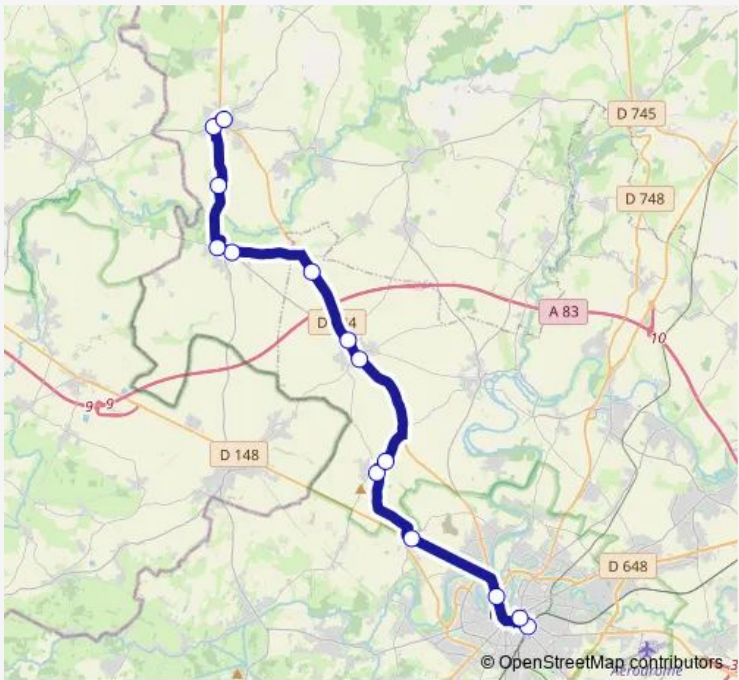

Bus 144 Ligne 144 Cerizay - Niort

[Go to website](#)

Direction
 Coulonges-SUR-L'Autize - Centre-Bourg — Niort - Gare Sncf

12 stops

[Open route schedule](#)

- Coulonges-SUR-L'Autize - Centre-Bourg
- Coulonges-SUR-L'Autize - Tourteron
- Saint-Pompain - Centre Bourg
- Saint-Pompain - LE Mazureau
- Villiers-EN-Plaine - Champbertrand
- Villiers-EN-Plaine - LE Bout DU Jour
- Villiers-EN-Plaine - Centre
- Saint-Remy - Ecoles
- Niort - LEP Horticole
- Niort - Genève
- Niort - Place DE LA Breche
- Niort - Gare Sncf

Route schedule
 Coulonges-SUR-L'Autize - Centre-Bourg — Niort - Gare Sncf

Monday	13:35-17:55
Tuesday	13:35-17:55
Wednesday	13:35-17:55
Thursday	13:35-17:55
Friday	13:35-17:55
Saturday	13:35
Sunday	—

Route info

Direction: Coulonges-SUR-L'Autize - Centre-Bourg

Stops: 12

Trip Duration: 0 hour 50 min

Direction

Niort - Lycee Jean Mace — Coulonges-SUR-L'Autize - Centre-Bourg

9 stops

[Open route schedule](#)

Niort - Lycee Jean Mace