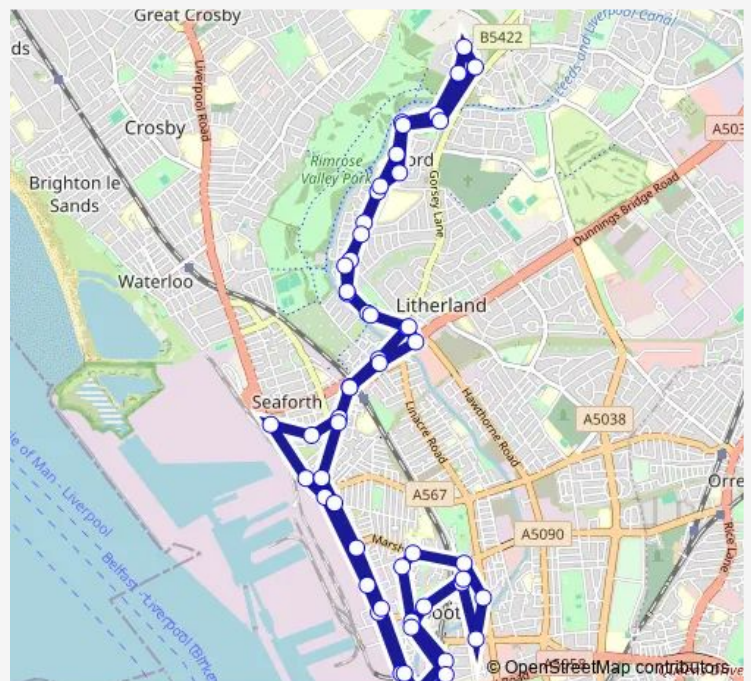

Thursday 17:42-22:42

Friday 17:42-22:42

Saturday 17:42-22:42

Sunday 07:42-22:42

Route info

Direction: Bootle Bus Station

Stops: 54

Trip Duration: 0 hour 46 min