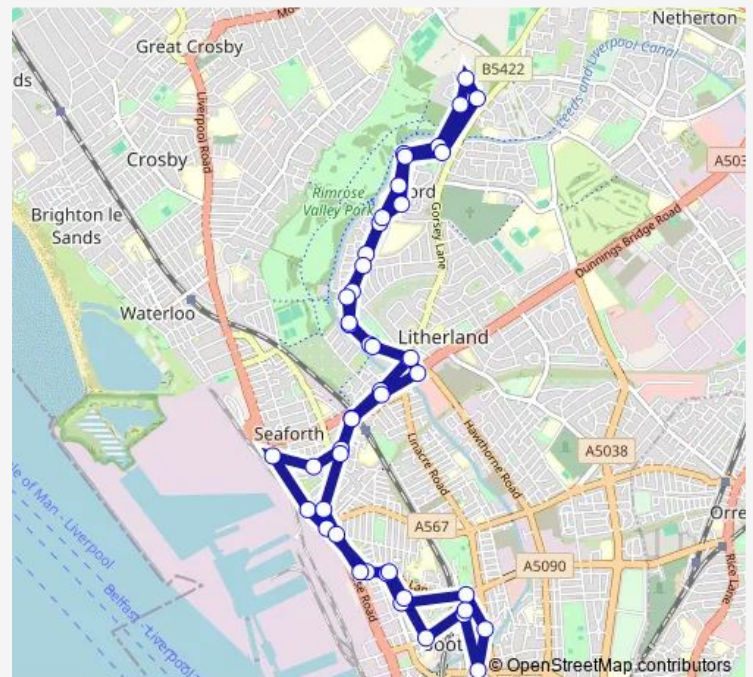

Strand Road

Vulcan Street

Peel Road

Seaforth Road

Elm Drive

Caradoc Road

Hawarden Grove

Seaforth Station

Thursday 17:42-22:42

Friday 17:42-22:42

Saturday 17:42-22:42

Sunday 07:42-22:42

Route info

Direction: Bootle Bus Station

Stops: 54

Trip Duration: 0 hour 46 min

Bootle New Strand Station

144 Bus time schedules and route maps are available in an offline PDF at busmaps.com. Use the busmaps.com website to see live bus times, train schedule or subway schedule, and step-by-step directions for all public transit in Liverpool