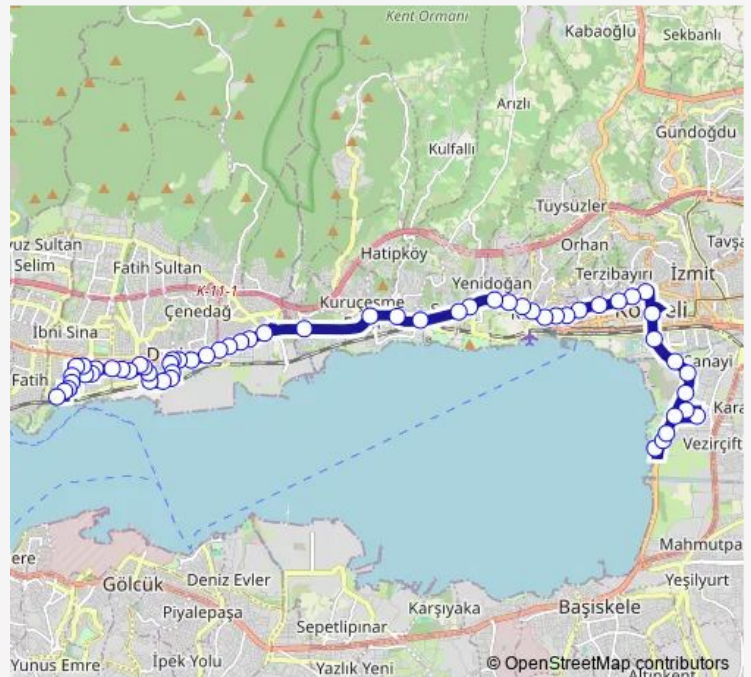

Saturday 08:08-22:10

Sunday 07:45-22:10

Route info

Direction: Güney Terminali

Stops: 59

Trip Duration: 0 hour 36 min

144 — 60 Evler-Sanayi

BusMaps