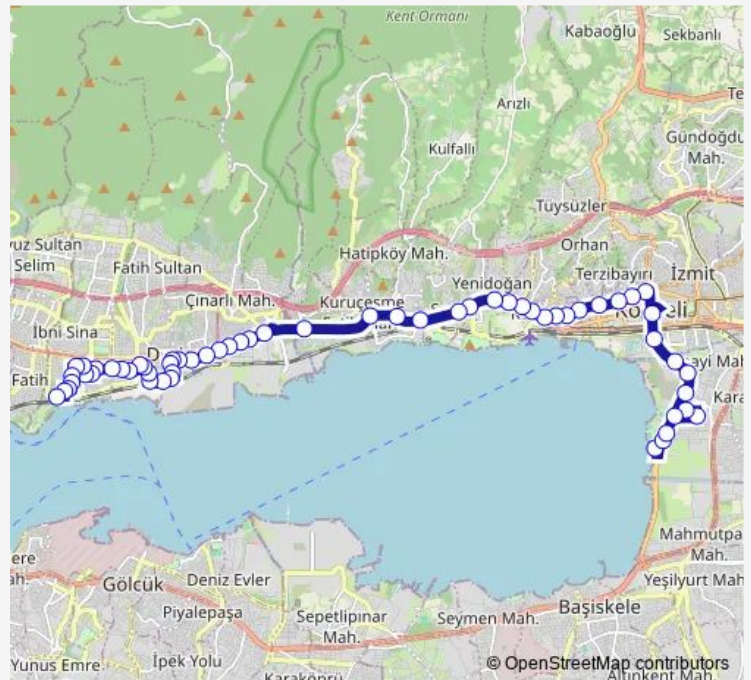

Thursday 07:43-22:05

Friday 07:43-22:05

Saturday 08:08-22:10

Sunday 07:45-22:10

Route info

Direction: Güney Terminali

Stops: 59

Trip Duration: 0 hour 36 min