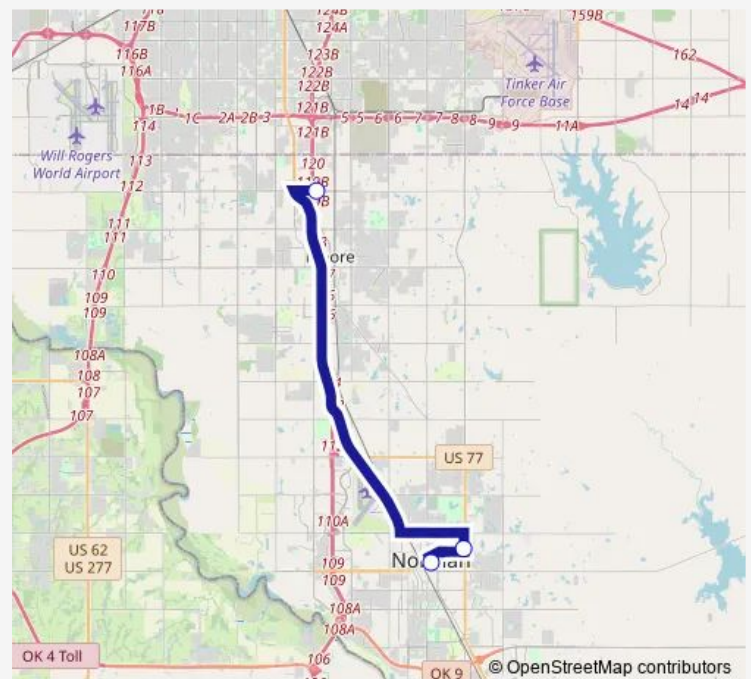

Bus 144 Social Security

[Go to website](#)

Direction

N Service RD @ NE 27th St — Norman Transit Center

3 stops

[Open route schedule](#)

N Service RD @ NE 27th St

12th NE/ Main

Norman Transit Center

Route schedule

N Service RD @ NE 27th St — Norman Transit Center

Monday —

Tuesday 13:00-15:00

Wednesday —

Thursday —

Friday 13:00-15:00

Saturday —

Sunday —

Route info

Direction: N Service RD @ NE 27th St

Stops: 3

Trip Duration: 0 hour 30 min

144 — Social Security

Direction

Norman Transit Center — N Service RD @ NE 27th St

3 stops

[Open route schedule](#)

Norman Transit Center

12th NE/Main

N Service RD @ NE 27th St

Route schedule

Norman Transit Center — N Service RD @ NE 27th St