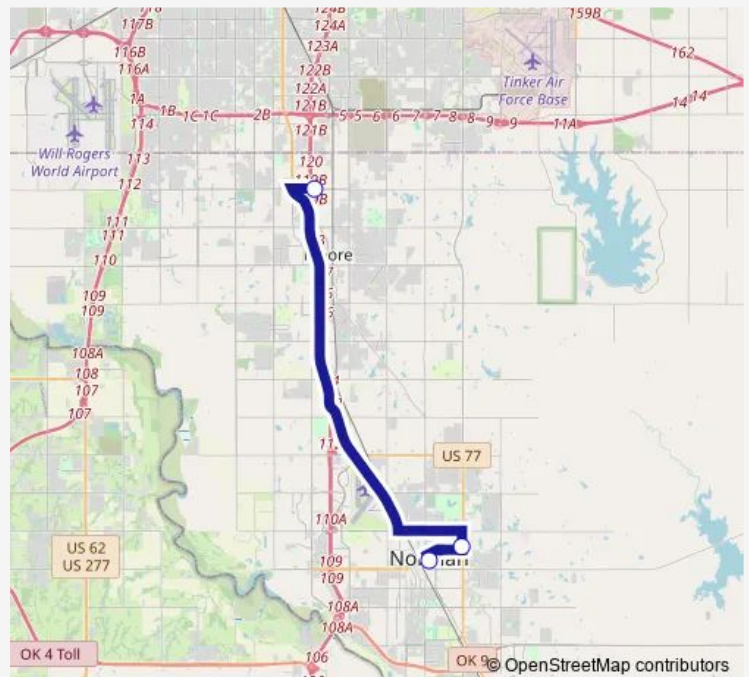

### Direction

N Service RD @ NE 27th St — Norman Transit Center

3 stops

[Open route schedule](#)

N Service RD @ NE 27th St

12th NE/ Main

Norman Transit Center

### Route schedule

N Service RD @ NE 27th St — Norman Transit Center

Monday —

Tuesday 13:00-15:00

Wednesday —

Thursday —

Friday 13:00-15:00

Saturday —

### Route info

Direction: N Service RD @ NE 27th St

Stops: 3

Trip Duration: 0 hour 30 min

144 — Social Security

**Direction**

Norman Transit Center — N Service RD @ NE 27th St

3 stops

[Open route schedule](#)

Norman Transit Center

12th NE/Main

N Service RD @ NE 27th St