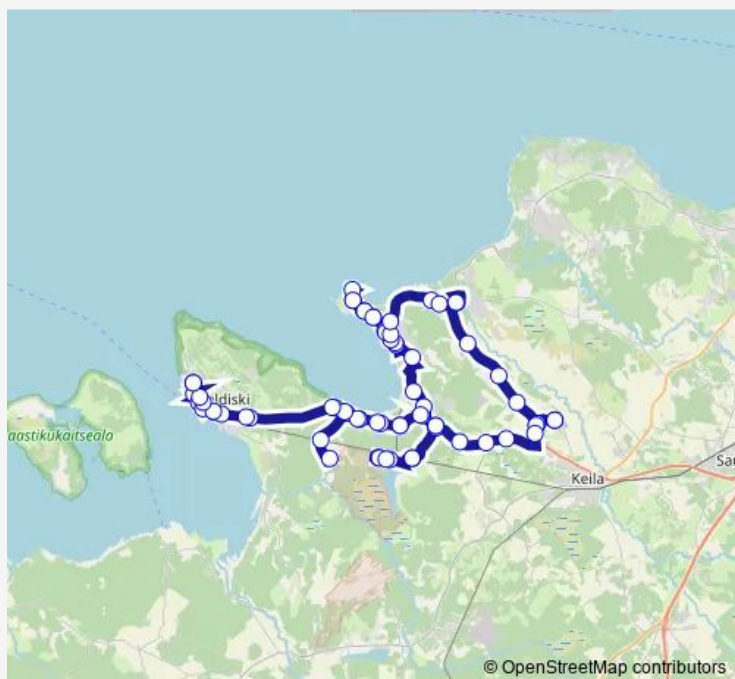

Thursday 13:10

Friday 13:10

Saturday —

Sunday —

Route info

Direction: Peetri kindlus

Stops: 70

Trip Duration: 1 hour 53 min