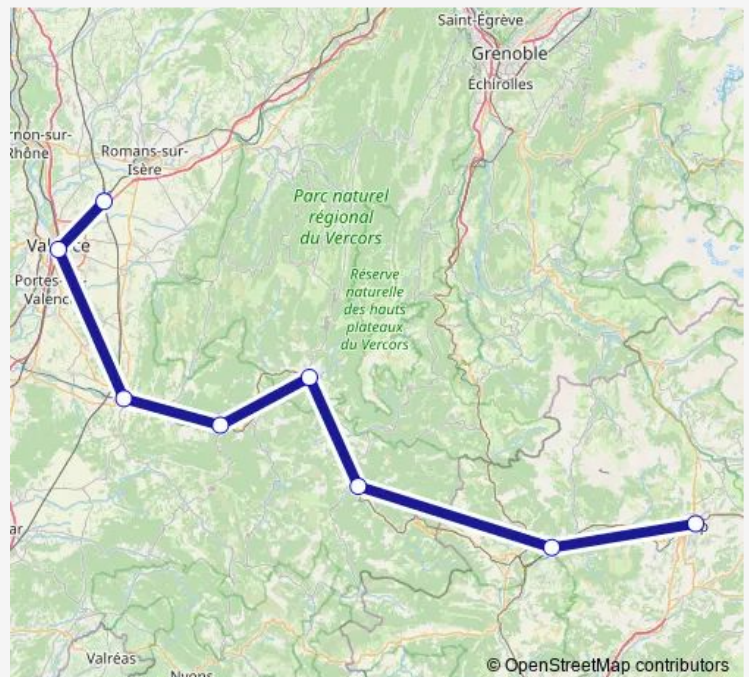

Die

Route schedule

Valence Gare Routière — Die

Monday	—
Tuesday	16:53
Wednesday	16:53
Thursday	16:53
Friday	—
Saturday	—
Sunday	—

Route info

Direction: Valence Gare Routière

Stops: 4

Trip Duration: 1 hour 15 min

■ P4

BusMaps

Direction

Die — Valence Gare Routière

4 stops

[Open route schedule](#)

Die

Saillans

Trip Duration: 1 hour 15 min

Direction

Gap — Valence TGV Rhône-Alpes Sud

8 stops

[Open route schedule](#)

Gap

Veynes-Devoluy

Luc-en-Diois

Monday	13:40
Tuesday	13:40
Wednesday	09:00-20:15
Thursday	09:00-20:15
Friday	13:40
Saturday	—
Sunday	20:00

Route info

Direction: Valence TGV Rhône-Alpes Sud

Stops: 8

Trip Duration: 3 hour 35 min

Direction

Gap — Valence