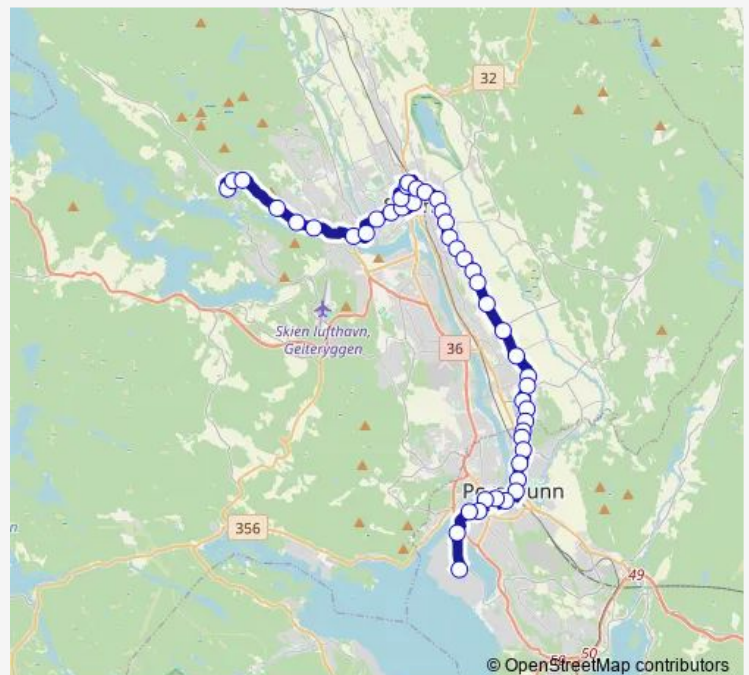

Storm

Bratsberg

Route schedule

Kanalen — Herøya Industripark

Monday 06:05-22:05

Tuesday 06:05-22:05

Wednesday 06:05-22:05

Thursday 06:05-22:05

Friday 06:05-22:05

Saturday 08:05-22:05

Sunday 09:45-17:15

Route info

Direction: Kanalen

Stops: 46

Trip Duration: 0 hour 50 min

■ P4 — Skotfoss-Ballestad-Hydro