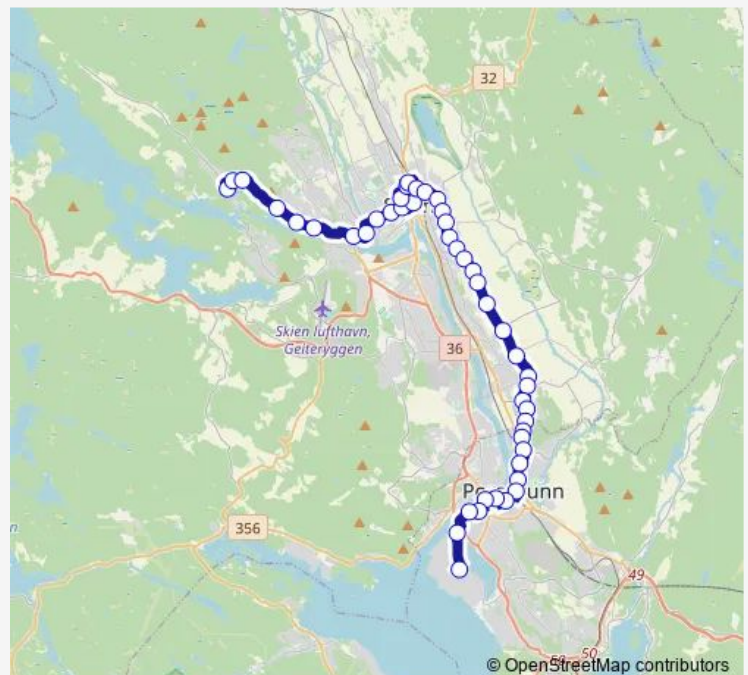

Storm

Bratsberg

Route schedule

Kanalen — Herøya Industripark

Monday 06:05-22:05

Tuesday 06:05-22:05

Wednesday 06:05-22:05

Thursday 06:05-22:05

Friday 06:05-22:05

Saturday 08:05-22:05

Sunday 09:45-17:15

Route info

Direction: Kanalen

Stops: 46

Trip Duration: 0 hour 50 min

■ P4 — Skotfoss-Ballestad-Hydro