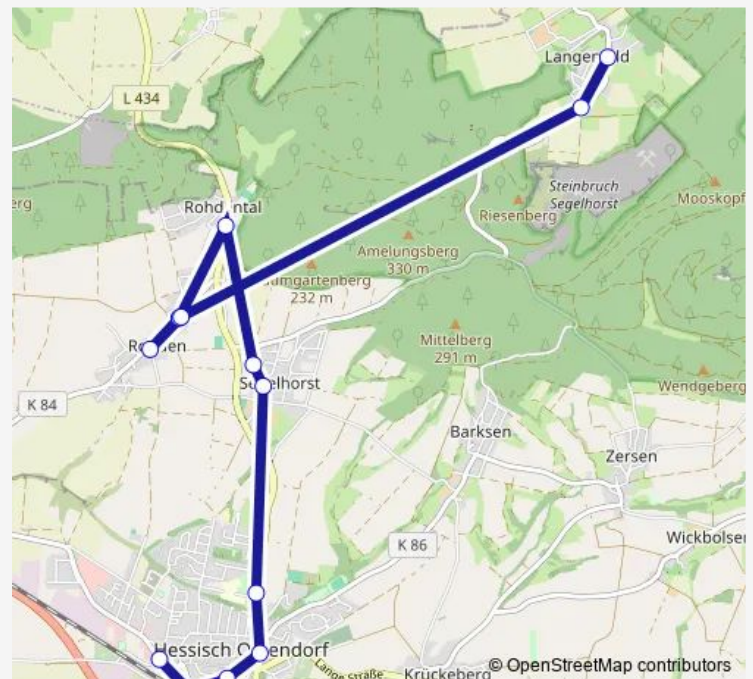

Rohden, Oberdorf

Langenfeld, Zu den Wasserfällen

Langenfeld, Mitte

Route schedule

Hess. Oldendorf, Westertor — Langenfeld, Mitte

Monday 18:36

Tuesday 18:36

Wednesday 18:36

Thursday 18:36

Friday 18:36

Saturday —

Sunday —

Route info

Direction: Hess. Oldendorf, Westertor

Stops: 13

Trip Duration: 0 hour 20 min