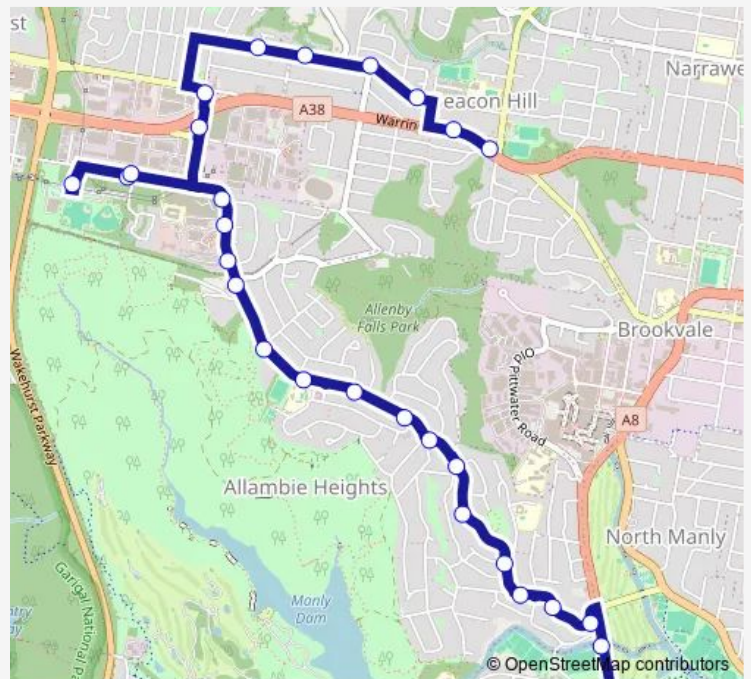

Allambie Rd Opp Sunlea Pl

Allambie Rd Opp Arnhem Rd

Aquatic Dr At Madison Way

Warringah Aquatic Centre, Access Rd

Route schedule

Nbsc Mackellar Girls, Campbell Pde, Stand G — Warringah Rd Before Willandra Rd

Monday	15:25
Tuesday	15:25
Wednesday	15:25
Thursday	15:25
Friday	15:25
Saturday	—
Sunday	—

Route info

Direction: Nbsc Mackellar Girls, Campbell Pde, Stand G

Stops: 29

Trip Duration: 0 hour 26 min

615n — Nbsc Mackellar Girls Campus to Beacon Hill

Aquatic Dr Opp Madison Way

Allambie Rd Before Warringah Rd

Allambie Rd At Frenchs Forest Rd

Iris St At Karabah Pl

Iris St Opp Jones St

Holy Trinity Anglican Church, Tristram Rd

Tristram Rd At Boyer Rd

Warringah Rd Before Cornish Av