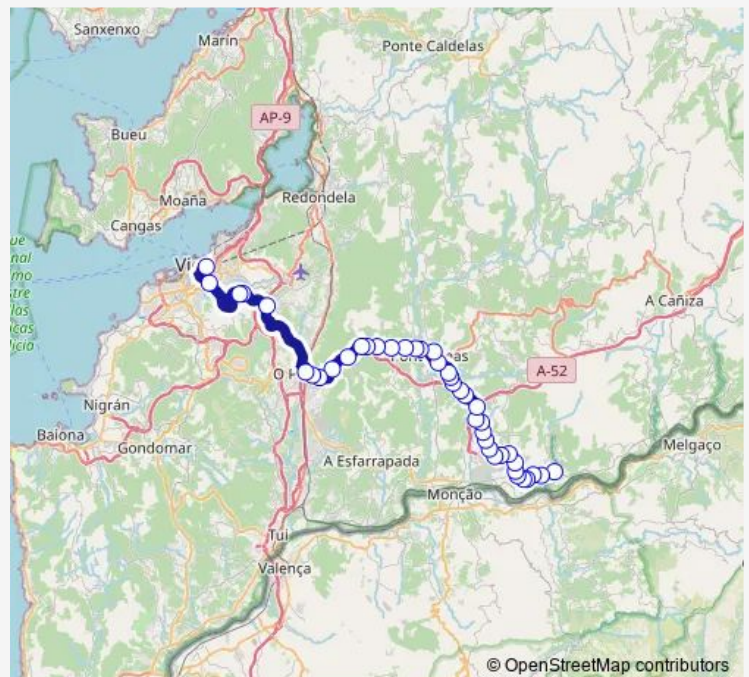

Recta

San Mateo Capilla

San Mateo

Route schedule

Vide — Vigo E.I.

| | |
|-----------|-------|
| Monday | 13:15 |
| Tuesday | 13:15 |
| Wednesday | 13:15 |
| Thursday | — |
| Friday | 13:15 |
| Saturday | — |
| Sunday | — |

Route info

Direction: Vide

Stops: 41

Trip Duration: 1 hour 43 min

■ XG888007 — Vide-Vigo E.I.

S.Mateo Manga

Alto A Gloria

Ponteareas E.A.