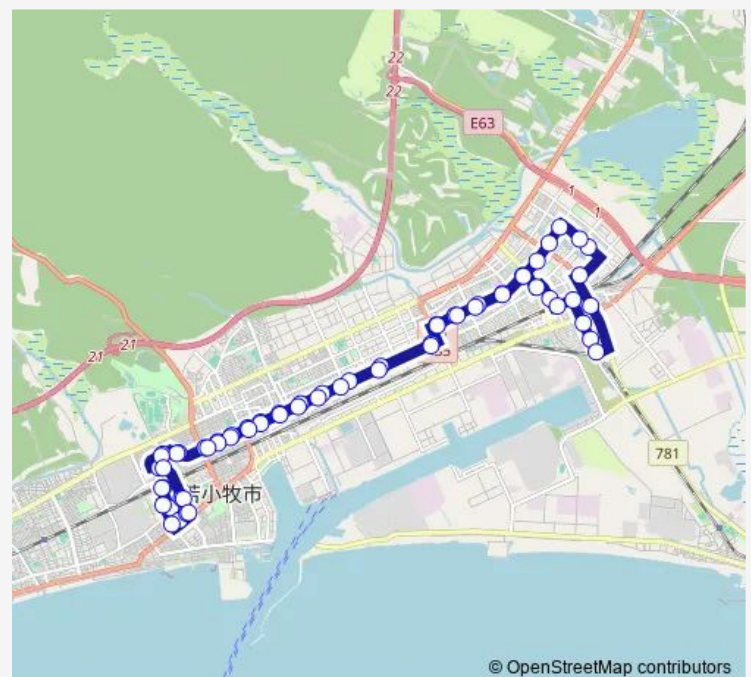

Thursday 12:35-20:10

Friday 12:35-20:10

Saturday 12:35-20:10

Sunday 12:35-20:10

Route info

Direction: 苦小牧駅前

Stops: 62

Trip Duration: 1 hour 32 min

© OpenStreetMap contributors

■ 26 沼ノ端線

BusMaps

拓勇

拓勇東

臨海東通

沼ノ端北

公団住宅前