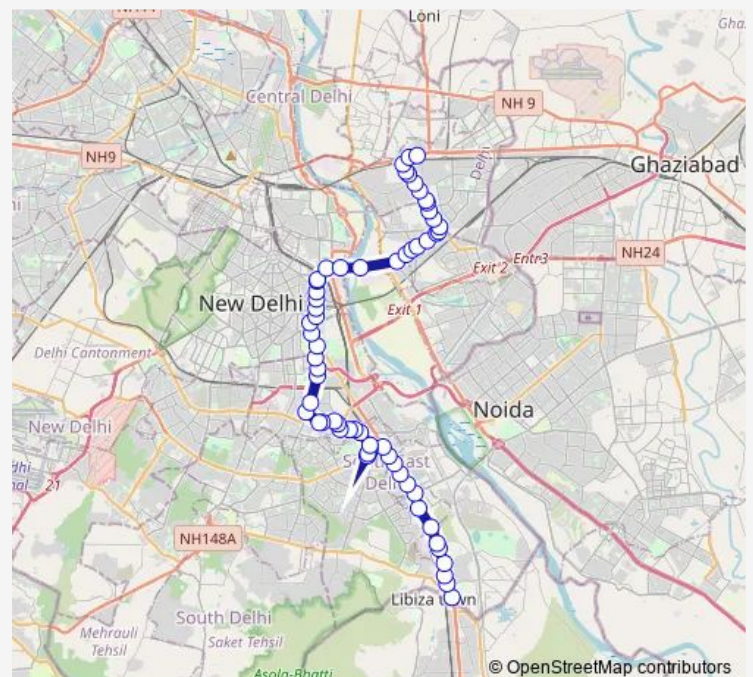

### Route schedule

Badarpur Border (T) — Shahdara Terminal

Monday 06:55-21:15

Tuesday 06:55-21:15

Wednesday 06:55-21:15

Thursday 06:55-21:15

Friday 06:55-21:15

Saturday 06:55-21:15

### Route info

Direction: Badarpur Border (T)

Stops: 63

Trip Duration: 1 hour 58 min

418adown

East of Kailash B-Block

Garhi Gaon

Lajpat Nagar Crossing