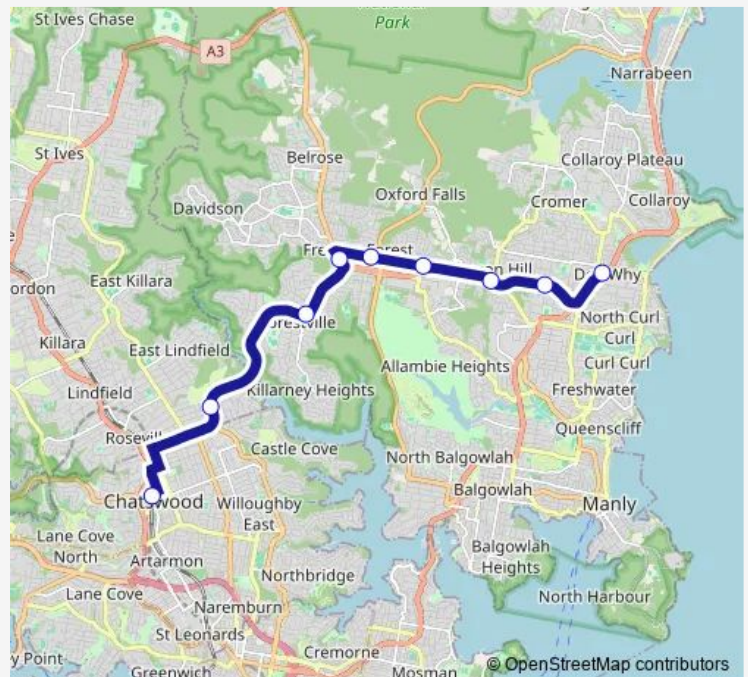

### Direction

Chatswood Station, Stand A — Dee Why B-Line, Pittwater Rd

9 stops

[Open route schedule](#)

Chatswood Station, Stand A

Babbage Rd At Park Av

Warringah Rd After Ferguson St

Forestway Shopping Centre, Forest Way

### Route schedule

Chatswood Station, Stand A — Dee Why B-Line, Pittwater Rd

Monday	05:20-00:40 <sup>+1</sup>
Tuesday	05:20-00:40 <sup>+1</sup>
Wednesday	05:20-00:40 <sup>+1</sup>
Thursday	05:20-00:40 <sup>+1</sup>
Friday	05:20-00:40 <sup>+1</sup>
Saturday	05:20-00:40 <sup>+1</sup>
Sunday	05:20-00:40 <sup>+1</sup>

### Route info

Direction: Chatswood Station, Stand A

Stops: 9

Trip Duration: 0 hour 35 min

## Direction

Dee Why Shops, Pittwater Rd — Chatswood Station, Stand D

9 stops

[Open route schedule](#)

Dee Why Shops, Pittwater Rd

Warringah Rd Opp Alfred St

Warringah Rd At Willandra Rd

Frenchs Forest Rd Opp Inverness Av