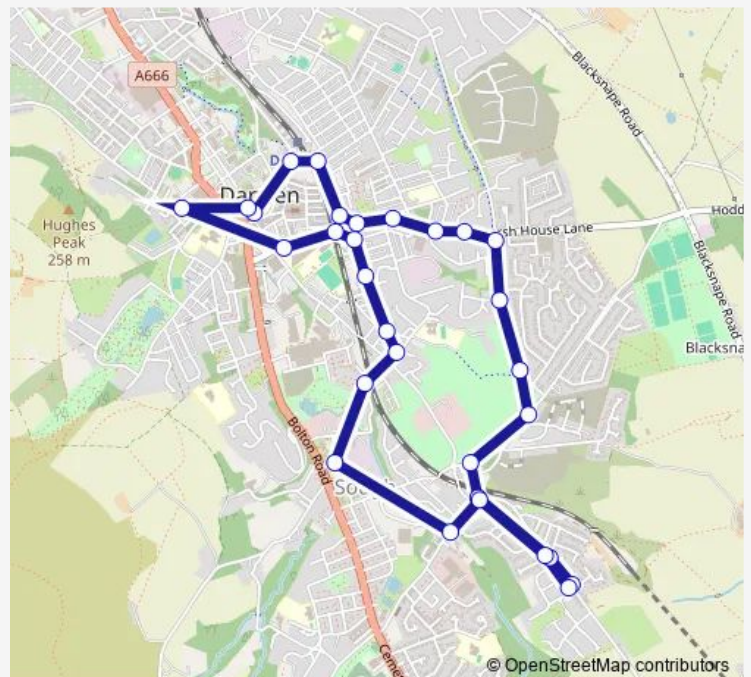

Causeway Street

Watery Lane

Junction Street

Route schedule

Town Centre — Bus Station Set Down

Monday 09:30-15:00

Tuesday 09:30-15:00

Wednesday 09:30-15:00

Thursday 09:30-15:00

Friday 09:30-15:00

Saturday —

Sunday —

Route info

Direction: Town Centre

Stops: 30

Trip Duration: 0 hour 25 min

■ TA08 — Darwen - Spring Vale

Carr Road

Turncroft Road

Holker Street

Primrose Street

Highfield WMC

Key Street

Bank Street

Health Centre

Bus Station Set Down

Direction

Town Centre — Town Centre

29 stops

[Open route schedule](#)

Town Centre

Railway Station