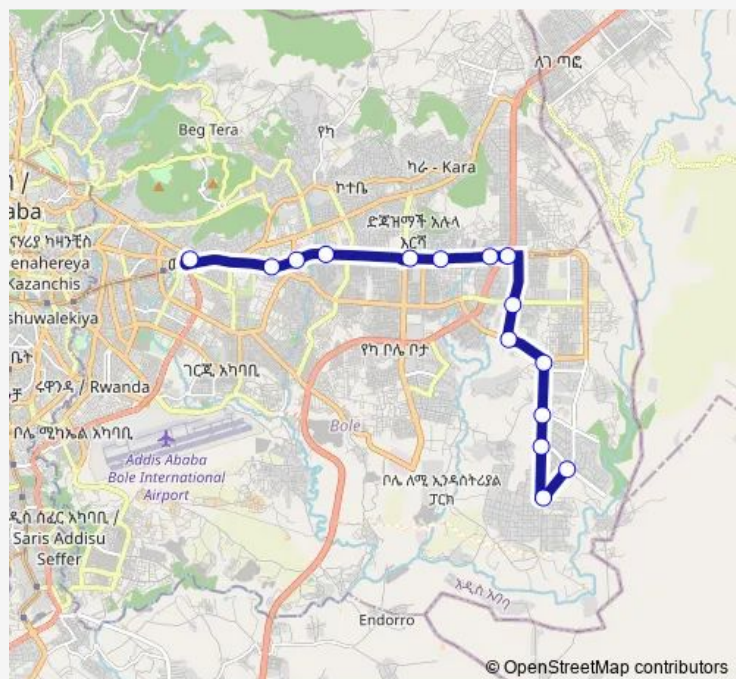

Gurd-shola

Megenagna Terminal

Route schedule

Bole Arabsa — Megenagna Terminal

Monday	06:00
Tuesday	06:00
Wednesday	06:00
Thursday	06:00
Friday	06:00
Saturday	06:00
Sunday	06:00

Route info

Direction: Bole Arabsa

Stops: 12

Trip Duration: 0 hour 50 min

D46 — Megenagna Terminal ↔ Bole Arabsa

Direction

Megenagna Terminal — Bole Arabsa

15 stops

[Open route schedule](#)

Megenagna Terminal

Monday 06:00

Tuesday 06:00

Wednesday 06:00

Thursday 06:00

Friday 06:00

Saturday 06:00

Sunday 06:00

Route info

Direction: Megenagna Terminal

Stops: 15

Trip Duration: 0 hour 50 min

D46 Bus time schedules and route maps are available in an offline PDF at busmaps.com. Use the busmaps.com website to see live bus times, train schedule or subway schedule, and step-by-step directions for all public transit in Addis Ababa