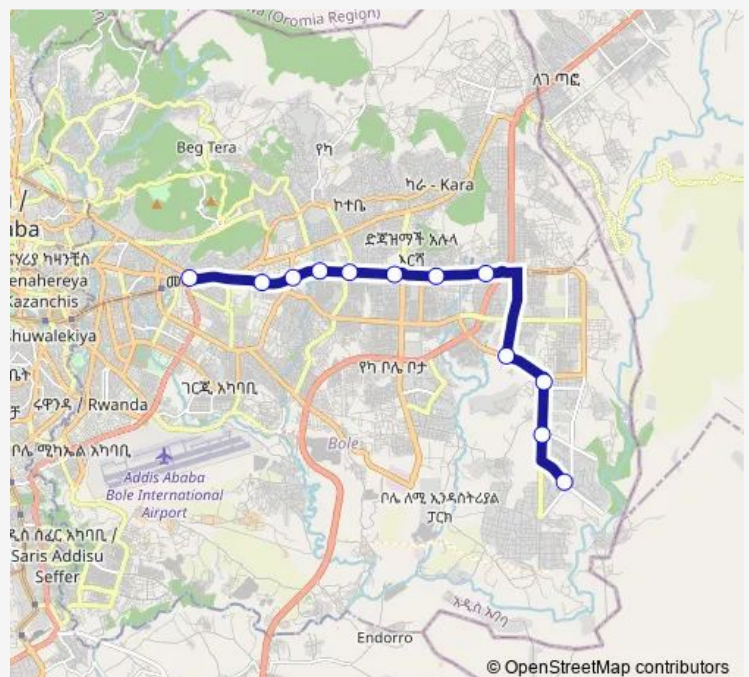

### Route schedule

Megenagna Terminal — Bole Arabsa

Monday 06:00

Tuesday 06:00

Wednesday 06:00

Thursday 06:00

Friday 06:00

Saturday 06:00

### Route info

Direction: Megenagna Terminal

Stops: 15

Trip Duration: 0 hour 50 min

D46 — Megenagna Terminal ↔ Bole Arabsa

**Direction**

Bole Arabsa — Megenagna Terminal

12 stops