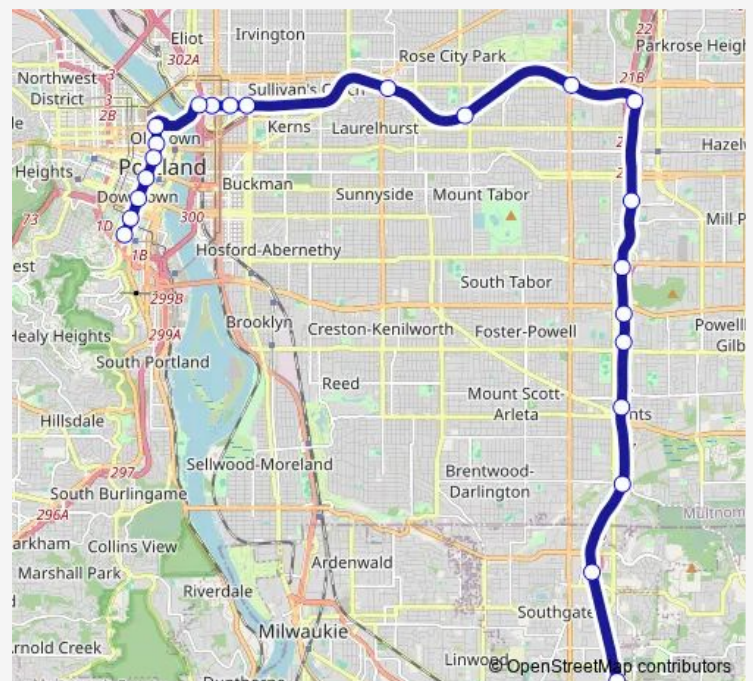

NE 7th Ave MAX Station

Lloyd Center/NE 11th Ave MAX Station

Hollywood/NE 42nd Ave MAX Station

NE 60th Ave MAX Station

NE 82nd Ave MAX Station

Gateway/NE 99th Ave TC MAX Station

SE Main St MAX Station

SE Division St MAX Station

SE Powell Blvd MAX Station

SE Holgate Blvd MAX Station

Lents/SE Foster Rd MAX Station

SE Flavel St MAX Station

Route schedule

PSU South/SW 6th & College MAX Stn — Clackamas Town Center TC MAX Station

Monday	05:20-00:38 ⁺¹
Tuesday	05:20-00:38 ⁺¹
Wednesday	05:20-00:38 ⁺¹
Thursday	05:20-00:38 ⁺¹
Friday	05:20-00:38 ⁺¹
Saturday	07:01-00:35 ⁺¹
Sunday	07:01-00:35 ⁺¹

Route info

Direction: PSU South/SW 6th & College MAX Stn

Stops: 23

Trip Duration: 0 hour 49 min

MAX Green Line

SE Fuller Rd MAX Station

Clackamas Town Center TC MAX Station

Direction

Clackamas Town Center TC MAX Station — PSU
South/SW 5th & Jackson MAX Stn

23 stops

[Open route schedule](#)

Clackamas Town Center TC MAX Station

SE Fuller Rd MAX Station

SE Flavel St MAX Station

Lents/SE Foster Rd MAX Station