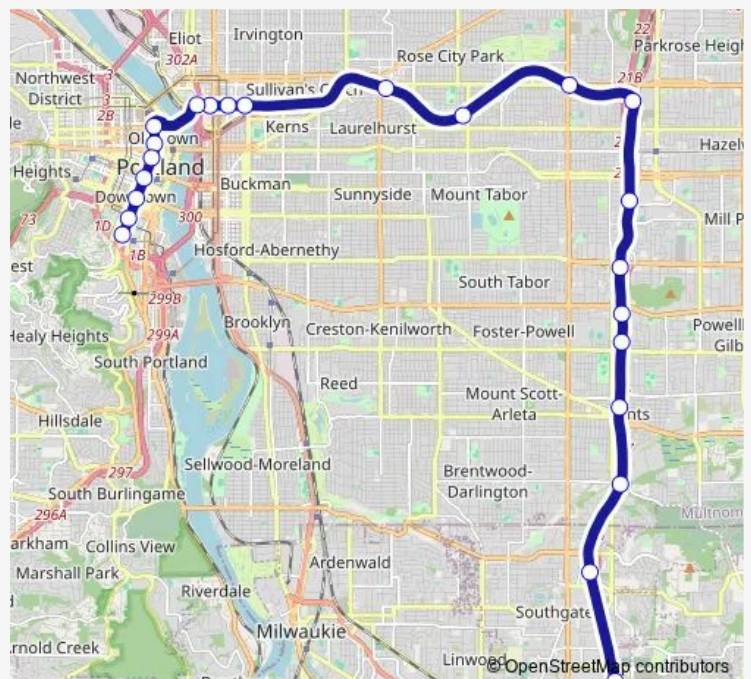

### Route schedule

PSU South/SW 6th & College MAX Stn — Clackamas Town Center TC MAX Station

Monday	05:20-00:38 <sup>+1</sup>
Tuesday	05:20-02:54 <sup>+1</sup>
Wednesday	03:24-00:38 <sup>+1</sup>
Thursday	05:20-00:38 <sup>+1</sup>
Friday	05:20-00:38 <sup>+1</sup>
Saturday	07:01-00:35 <sup>+1</sup>
Sunday	07:01-00:35 <sup>+1</sup>

### Route info

Direction: PSU South/SW 6th & College MAX Stn

Stops: 23

Trip Duration: 0 hour 49 min

MAX Green Line

SE Fuller Rd MAX Station

Clackamas Town Center TC MAX Station

## Direction

Clackamas Town Center TC MAX Station — PSU  
South/SW 5th & Jackson MAX Stn

23 stops

[Open route schedule](#)

Clackamas Town Center TC MAX Station

SE Fuller Rd MAX Station

SE Flavel St MAX Station

## Route schedule

Clackamas Town Center TC MAX Station — PSU  
South/SW 5th & Jackson MAX Stn

Monday 03:20-00:42<sup>+1</sup>

Tuesday 03:20-02:37<sup>+1</sup>

Wednesday 03:20-00:42<sup>+1</sup>

Thursday 03:20-00:42<sup>+1</sup>