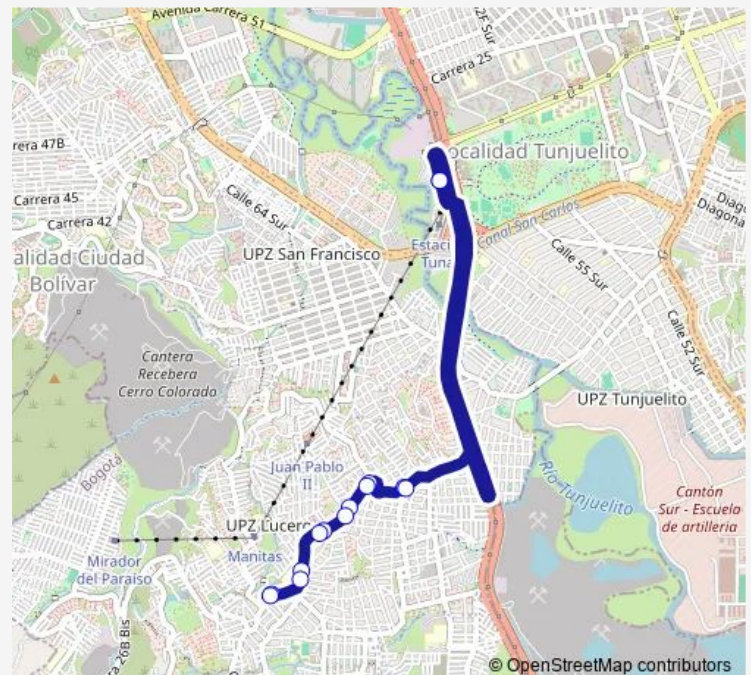

Direction

Portal Tunal — Portal Tunal

14 stops

[Open route schedule](#)

Portal Tunal

6-4-6-8_TV 17N - CL 64F Sur (302B11)

6-4-6-8_KR 18C - CL 65D Sur (590A11)

6-4-6-8_KR 18C - CL 67 Sur (277A11)

6-4-6-8_TV 18I - DG 67C Bis Sur (271B11)

6-4-6-8_KR 18E - DG 69C Sur (268B11)

6-4-6-8_DG 71B Sur - KR 18C (265A11)

6-4-6-8_DG 71B Sur - TV 18J (264B11)

6-4-6-8_KR 18I - CL 69B Sur (269A11)

6-4-6-8_TV 18I - DG 68 Sur (272B11)

6-4-6-8_KR 18C - CL 67A Sur (276A11)

TV 18I-DG 67C Bis Sur

6-4-6-8_TV 17N - CL 64F Sur (301B11)

Portal Tunal

Route schedule

Portal Tunal — Portal Tunal

Monday 05:00-20:31

Tuesday 05:00-20:31

Wednesday 05:00-20:31

Thursday 05:00-20:31

Friday 05:00-20:31

Saturday 05:00-20:31

Sunday —

Route info

Direction: Portal Tunal

Stops: 14

Trip Duration: 1 hour 54 min