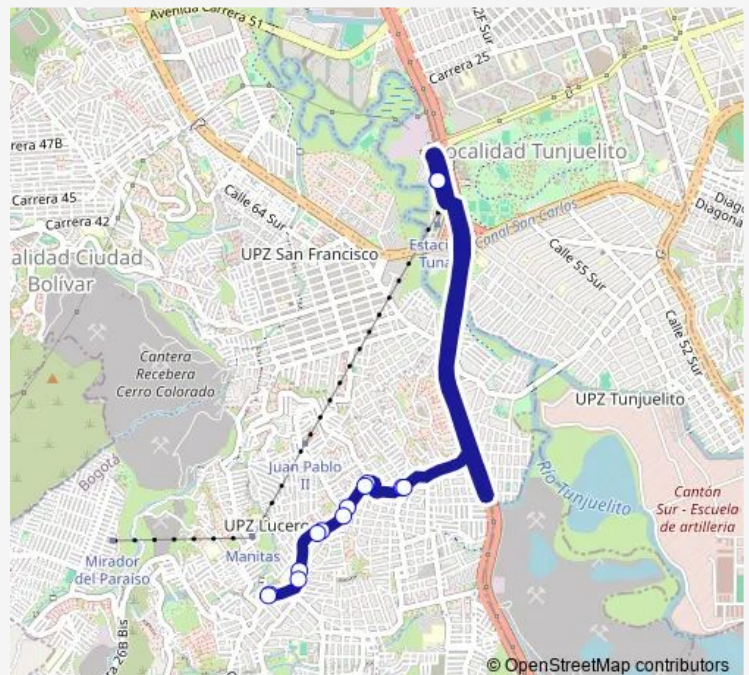

### Route schedule

Portal Tunal — Portal Tunal

Monday	05:00-20:31
Tuesday	05:00-20:31
Wednesday	05:00-20:31
Thursday	05:00-20:31
Friday	05:00-20:31
Saturday	05:00-20:31
Sunday	—

### Route info

Direction: Portal Tunal

Stops: 14

Trip Duration: 1 hour 54 min

6-8\_ Bus time schedules and route maps are available in an offline PDF at [busmaps.com](https://busmaps.com). Use the [busmaps.com](https://busmaps.com) website to see live bus times, train schedule or subway schedule, and step-by-step directions for all public transit in Bogota