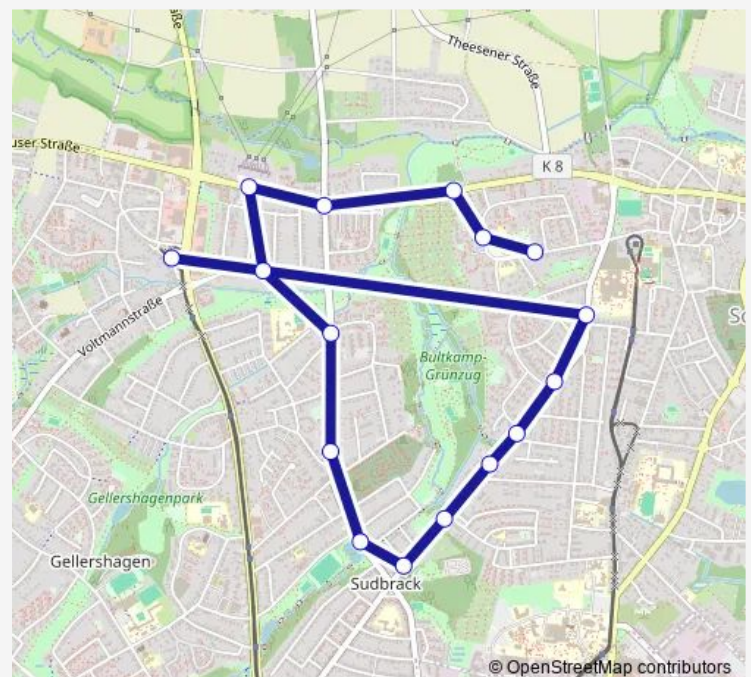

Bi-Schildesche, Rappoldstraße

Bi-Schildesche, Schmalenbachstr

Bielefeld, Schildesche

Bielefeld, Johannesstift

### Route schedule

Bi-Schildesche, Im Stift — Bielefeld, Johannesstift

Monday 20:33-00:48<sup>+1</sup>

Tuesday 20:33-00:48<sup>+1</sup>

Wednesday 20:33-00:48<sup>+1</sup>

Thursday 20:33-00:48<sup>+1</sup>

Friday 20:33-00:48<sup>+1</sup>

### Route info

Direction: Bi-Schildesche, Im Stift

Stops: 16

Trip Duration: 0 hour 7 min

■ AST

BusMaps

## Direction

Bielefeld, Johannesstift — Bi-Schildesche, Im Stift

16 stops

[Open route schedule](#)

Bielefeld, Johannesstift

Bielefeld, Schildesche

Bi-Schildesche, Schmalenbachstr

Bi-Schildesche, Rappoldstraße