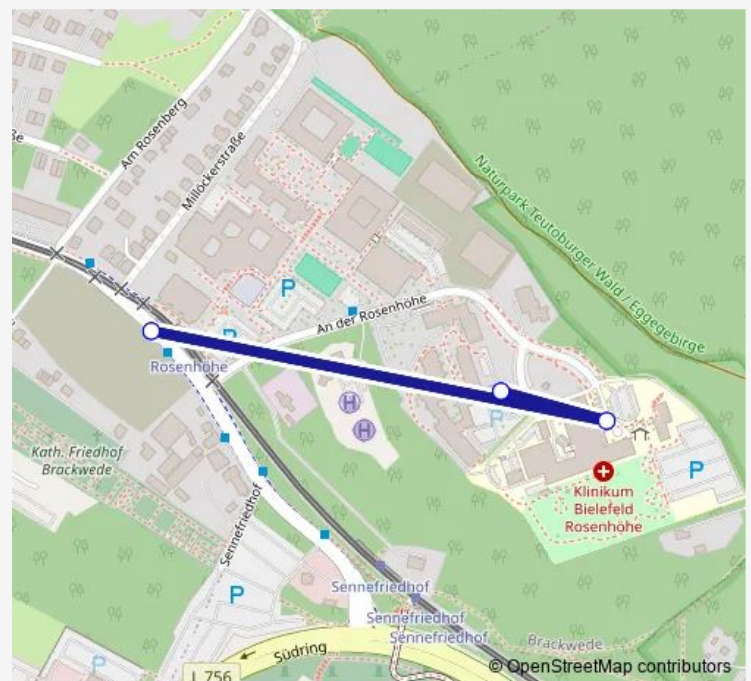

Suburban Railway Service AST

[Go to website](#)**Direction**

BI-Brackwede, Rosenhöhe Altenheim — BI-Brackwede, Rosenhöhe

3 stops

[Open route schedule](#)

BI-Brackwede, Rosenhöhe Altenheim

BI-Brackwede, Rosenhöhe Krankenhaus

BI-Brackwede, Rosenhöhe

Route schedule

BI-Brackwede, Rosenhöhe Altenheim — BI-Brackwede, Rosenhöhe

| | |
|-----------|-------------|
| Monday | 06:13-20:43 |
| Tuesday | 06:13-20:43 |
| Wednesday | 06:13-20:43 |
| Thursday | 06:13-20:43 |
| Friday | 06:13-20:43 |
| Saturday | 08:13-20:43 |
| Sunday | 09:43-20:43 |

Route info

Direction: BI-Brackwede, Rosenhöhe Altenheim

Stops: 3

Trip Duration: 0 hour 5 min

■ AST

Direction

BI-Brackwede, Rosenhöhe — BI-Brackwede, Rosenhöhe Krankenhaus

3 stops

Tuesday 05:52-20:52

Wednesday 05:52-20:52

Thursday 05:52-20:52

Friday 05:52-20:52

Saturday 07:52-20:52

Sunday 09:22-20:52

Route info

Direction: BI-Brackwede, Rosenhöhe