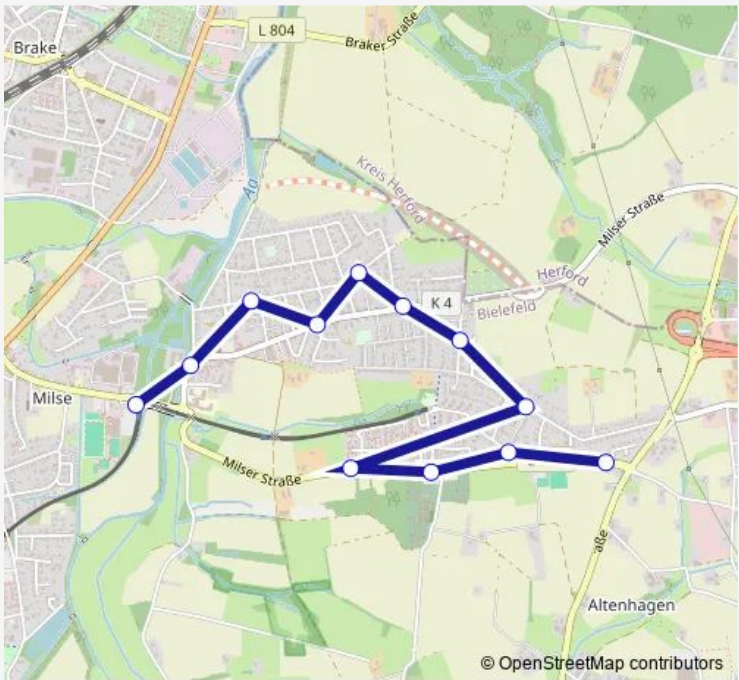

Suburban Railway Service AST

[Go to website](#)

**Direction**  
 Bi-Heepen, Hassebrock — Bi-Milse, Mehlstraße  
 12 stops  
[Open route schedule](#)

- Bi-Heepen, Hassebrock
- Bi-Altenhagen, Starke
- Bi-Altenhagen, Zum Heller
- Bi-Altenhagen, Friedhof
- Bi-Altenhagen, Moenkamp
- Bi-Altenhagen, Römerstraße
- Bi-Milse, Milser Feld
- Bi-Milse, Murrelweg
- Bi-Milse, Wasserwerkstraße
- Bi-Milse, Engadinstraße
- Bi-Milse, Hebridenstraße
- Bi-Milse, Mehlstraße

Route schedule  
 Bi-Heepen, Hassebrock — Bi-Milse, Mehlstraße

Monday	20:52-00:17 <sup>+1</sup>
Tuesday	20:52-00:17 <sup>+1</sup>
Wednesday	20:52-00:17 <sup>+1</sup>
Thursday	20:52-00:17 <sup>+1</sup>
Friday	20:52-00:17 <sup>+1</sup>
Saturday	20:52-00:17 <sup>+1</sup>
Sunday	05:23-00:17 <sup>+1</sup>

Route info  
 Direction: Bi-Heepen, Hassebrock  
 Stops: 12  
 Trip Duration: 0 hour 11 min

© OpenStreetMap contributors

## Route info

Direction: Bi-Milse, Mehlstraße

Stops: 12

Trip Duration: 0 hour 12 min