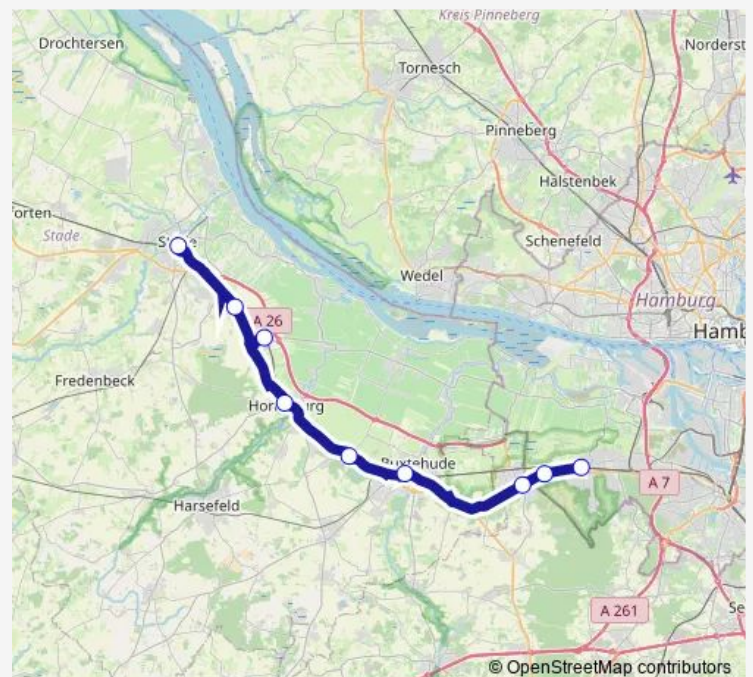

Bus S5-Sev

[Go to website](#)

Direction

Bf. Stade — S Neugraben

9 stops

[Open route schedule](#)

Bf. Stade

Agathenburg, Feldstraße

Bf. Stade — S Neugraben

Monday 21:01-23:21

Tuesday 20:01-23:41

Wednesday 03:41

Thursday —

Friday —

Saturday 21:11-22:11

Sunday 21:01-23:41

Route info

Direction: Bf. Stade

Stops: 9

Trip Duration: 1 hour 4 min

■ S5-Sev

BusMaps

Direction

S Neugraben — Bf. Stade

S Dollern

Agathenburg, Hauptstraße 13

Bf. Stade

Route schedule

S Neugraben — Bf. Stade

Monday	20:35-23:35
Tuesday	21:15-00:55 ⁺¹
Wednesday	—
Thursday	—
Friday	—
Saturday	20:25-21:25
Sunday	20:55-23:35

Route info