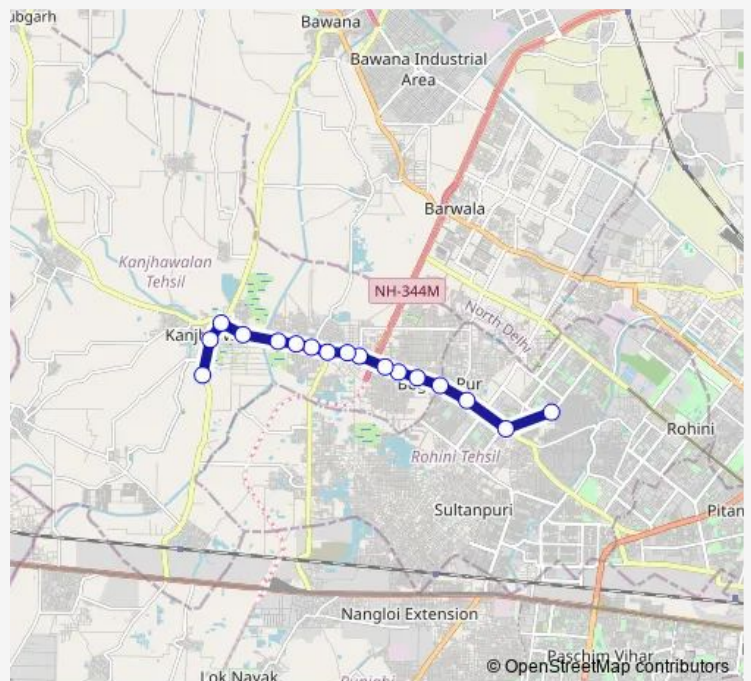

### Route schedule

Rohini Sec 23 Pkt 1 (Green Hill Aptt.) — Kanjhawala Depot (Narela Road)

Monday 05:19-19:09

Tuesday 05:19-19:09

Wednesday 05:19-19:09

Thursday 05:19-19:09

Friday 05:19-19:09

Saturday 05:19-19:09

Sunday 05:19-19:09

### Route info

Direction: Rohini Sec 23 Pkt 1 (Green Hill Aptt.)

Stops: 17

Trip Duration: 0 hour 37 min

990estlup Bus time schedules and route maps are available in an offline PDF at [busmaps.com](https://busmaps.com). Use the [busmaps.com](https://busmaps.com) website to see live bus times, train schedule or subway schedule, and step-by-step directions for all public transit in Kanjhwala