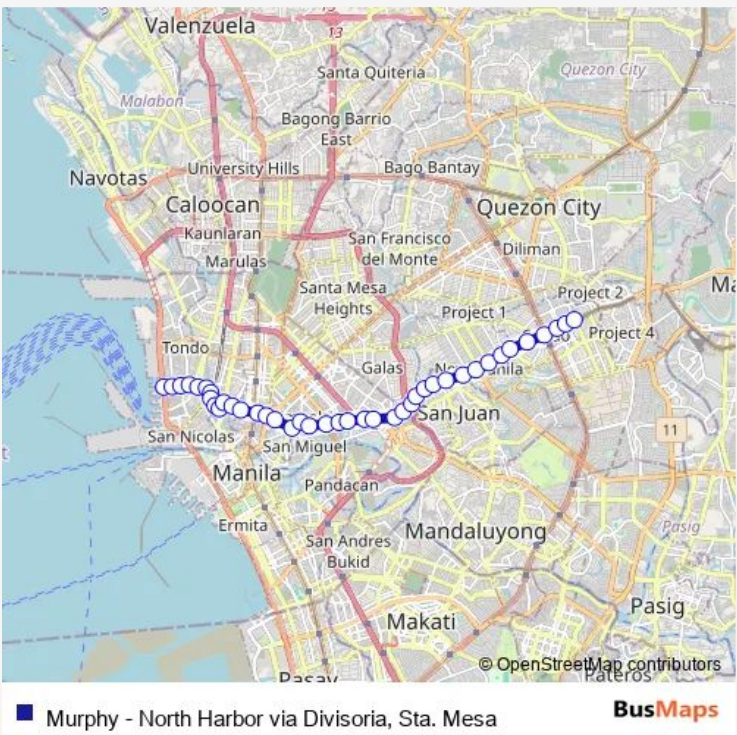

Bus Murphy - North Harbor via Divisoria, Sta. Mesa

[Go to website](#)

Direction
 Radial Road 10 / Moriones Intersection, Manila — Aurora Blvd, Quezon City, Manila

41 stops

[Open route schedule](#)

- Radial Road 10 / Moriones Intersection, Manila
- Moriones / Masinop Intersection, Manila
- Moriones, Manila
- Moriones / Sta. Maria Intersection, Manila
- Ricafort, Manila
- Ricafort, Manila
- Dagupan, Manila
- Dagupan, Manila
- Soler St / Roman Intersection, Manila
- Soler St / Reina Regente Intersection, Manila
- Claro M. Recto Ave / Jose Abad Santos Ave. Intersection, Manila
- Claro M. Recto Ave / Guillermo Masangkey Intersection, Manila
- Teodora Alonzo / Claro M. Recto Ave Intersection, Manila
- LRT Doroteo Jose-Recto Station Walkway / Rizal Avenue Intersection, Manila
- Claro M. Recto Ave / Quezon Blvd Intersection, Manila
- Claro M. Recto Ave / Nicanor Reyes Street Intersection, Manila
- Mendiola / Legarda Intersection, Manila
- Jollibee Figueras Legarda / Bustillos Intersection, Manila
- Ramon Magsaysay Blvd, Manila

Route schedule

Radial Road 10 / Moriones Intersection, Manila — Aurora Blvd, Quezon City, Manila

Monday	00:00
Tuesday	00:00
Wednesday	00:00
Thursday	00:00
Friday	00:00
Saturday	00:00
Sunday	00:00

Route info

Direction: Radial Road 10 / Moriones Intersection, Manila

Stops: 41

Trip Duration: 1 hour 6 min

Ramon Magsaysay Blvd, Manila

Ramon Magsaysay Blvd, Manila

Pureza Extension / Ramon Magsaysay Blvd Intersection,
Manila

Saturday 00:00

Sunday 00:00

Route info

Direction: Aurora Blvd, Quezon City, Manila

Stops: 38

Trip Duration: 1 hour 4 min

Ramon Magsaysay Blvd, Manila

Ramon Magsaysay Blvd, Manila