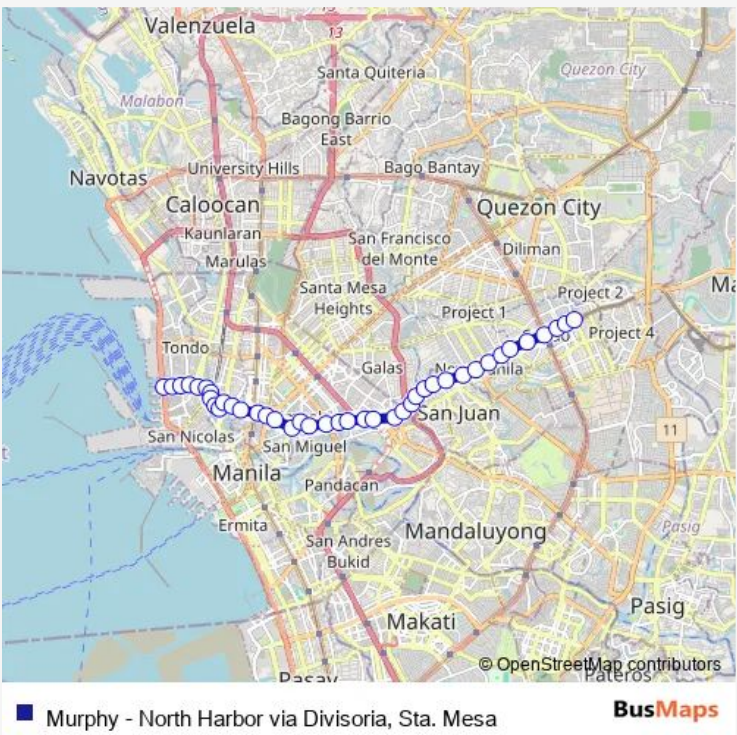

Bus Murphy - North Harbor via Divisoria, Sta. Mesa

[Go to website](#)

Direction
 Radial Road 10 / Moriones Intersection, Manila — Aurora Blvd, Quezon City, Manila

41 stops

[Open route schedule](#)

- Radial Road 10 / Moriones Intersection, Manila
- Moriones / Masinop Intersection, Manila
- Moriones, Manila
- Moriones / Sta. Maria Intersection, Manila
- Ricafort, Manila
- Ricafort, Manila
- Dagupan, Manila
- Dagupan, Manila
- Soler St / Roman Intersection, Manila
- Soler St / Reina Regente Intersection, Manila
- Claro M. Recto Ave / Jose Abad Santos Ave. Intersection, Manila
- Claro M. Recto Ave / Guillermo Masangkay Intersection, Manila
- Teodora Alonzo / Claro M. Recto Ave Intersection, Manila
- LRT Doroteo Jose-Recto Station Walkway / Rizal Avenue Intersection, Manila
- Claro M. Recto Ave / Quezon Blvd Intersection, Manila
- Claro M. Recto Ave / Nicanor Reyes Street Intersection, Manila
- Mendiola / Legarda Intersection, Manila
- Jollibee Figueras Legarda / Bustillos Intersection, Manila
- Ramon Magsaysay Blvd, Manila

Route schedule

Radial Road 10 / Moriones Intersection, Manila — Aurora Blvd, Quezon City, Manila

Monday	00:00
Tuesday	00:00
Wednesday	00:00
Thursday	00:00
Friday	00:00
Saturday	00:00
Sunday	00:00

Route info

Direction: Radial Road 10 / Moriones Intersection, Manila

Stops: 41

Trip Duration: 1 hour 6 min

Ramon Magsaysay Blvd, Manila

Ramon Magsaysay Blvd, Manila

Pureza Extension / Ramon Magsaysay Blvd Intersection,
Manila

Saturday 00:00

Sunday 00:00

Route info

Direction: Aurora Blvd, Quezon City, Manila

Stops: 38

Trip Duration: 1 hour 4 min

Ramon Magsaysay Blvd, Manila

Ramon Magsaysay Blvd, Manila