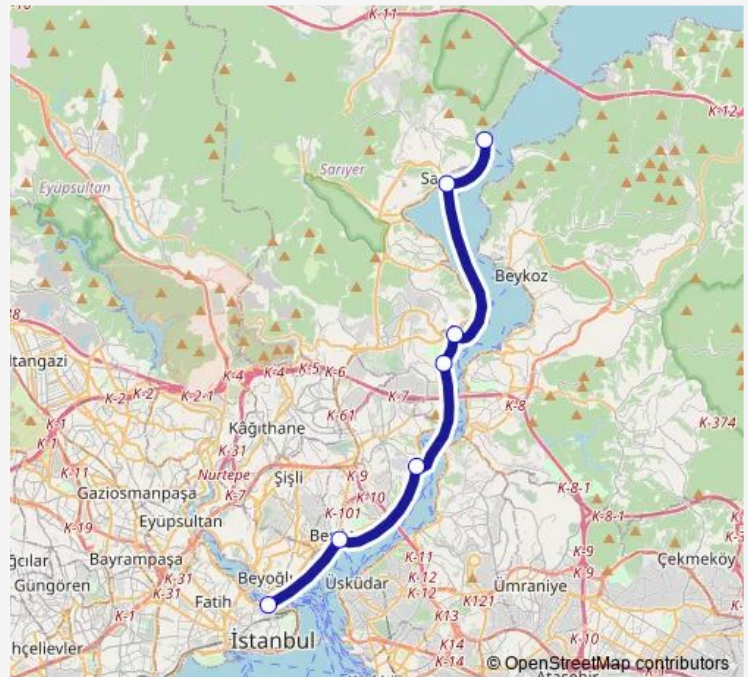

Tuesday 11:00

Wednesday 11:00

Thursday 11:00

Friday 11:00

Saturday —

Sunday —

Route info

Direction: Eminönü-Boğaz Şh.

Stops: 7

Trip Duration: 1 hour 45 min

Rkvk-Emn — Rumeli Kavađı - Eminönü

Direction

Rumeli Kavađı Şh. — Eminönü-Boğaz Şh.

7 stops

[Open route schedule](#)

Rumeli Kavađı Şh.