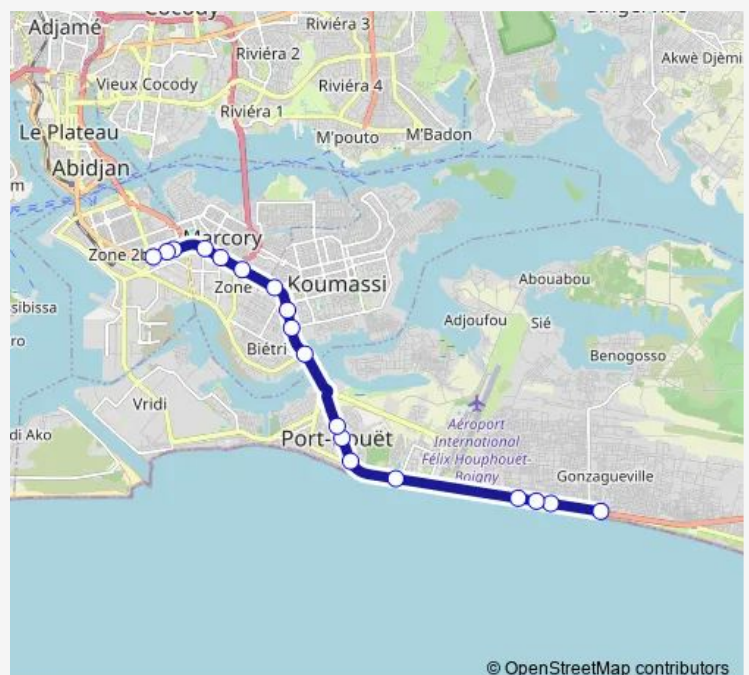

Route schedule

Corridor — Grand Carrefour de Treichville

Monday 06:00

Tuesday 06:00

Wednesday 06:00

Thursday 06:00

Friday 06:00

Saturday 06:00

Sunday 06:00

Route info

Direction: Corridor

Stops: 18

Trip Duration: 0 hour 50 min

© OpenStreetMap contributors

Direction

Gare de Bassam — Corridor