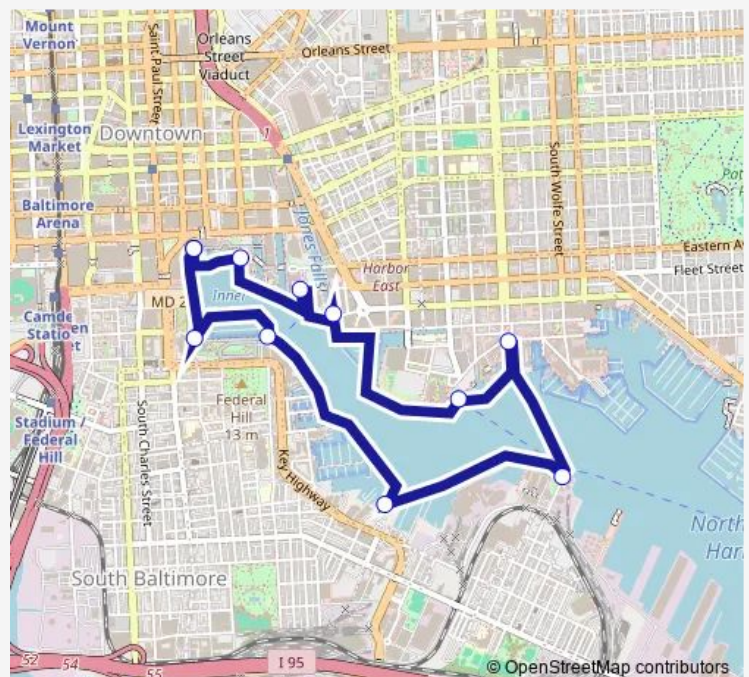

### Direction

Harborplace — Harborplace

11 stops

[Open route schedule](#)

Harborplace

Aquarium

Pier 5

Harbor East

Maritime Park

Fell's Point

Locust Point

Anthem House

Federal Hill

Science Center

Harborplace

### Route schedule

Harborplace — Harborplace

Monday 10:00-22:00

Tuesday 10:00-22:00

Wednesday 10:00-22:00

Thursday 10:00-22:00

Friday 10:00-23:00

Saturday 10:00-23:00

### Route info

Direction: Harborplace

Stops: 11

Trip Duration: 1 hour 10 min

Yellow — Yellow Route

Yellow Ferry time schedules and route maps are available in an offline PDF at [busmaps.com](https://busmaps.com). Use the [busmaps.com](https://busmaps.com) website to see live bus times, train schedule or subway schedule, and step-by-step directions for all public transit in Baltimore