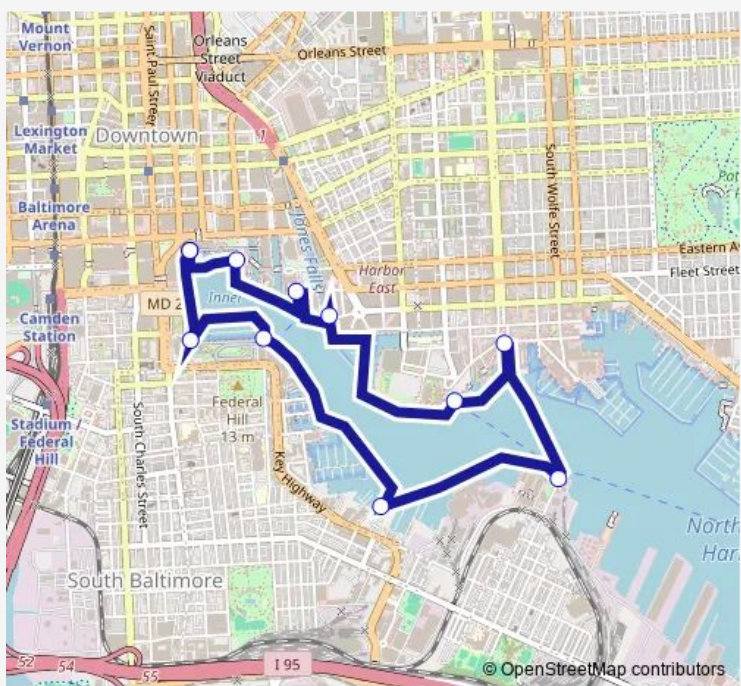

Ferry Yellow Yellow Route

[Go to website](#)

Direction
Harborplace — Harborplace

11 stops

[Open route schedule](#)

- Harborplace
- Aquarium
- Pier 5
- Harbor East
- Maritime Park
- Fell's Point
- Locust Point
- Anthem House
- Federal Hill
- Science Center
- Harborplace

Route schedule
Harborplace — Harborplace

Monday	10:00-22:00
Tuesday	10:00-22:00
Wednesday	10:00-22:00
Thursday	10:00-22:00
Friday	10:00-23:00
Saturday	10:00-23:00
Sunday	10:00-20:30

Route info

Direction: Harborplace

Stops: 11

Trip Duration: 1 hour 10 min

Yellow — Yellow Route BusMaps

Yellow Ferry time schedules and route maps are available in an offline PDF at busmaps.com. Use the busmaps.com website to see live bus times, train schedule or subway schedule, and step-by-step directions for all public transit in Baltimore