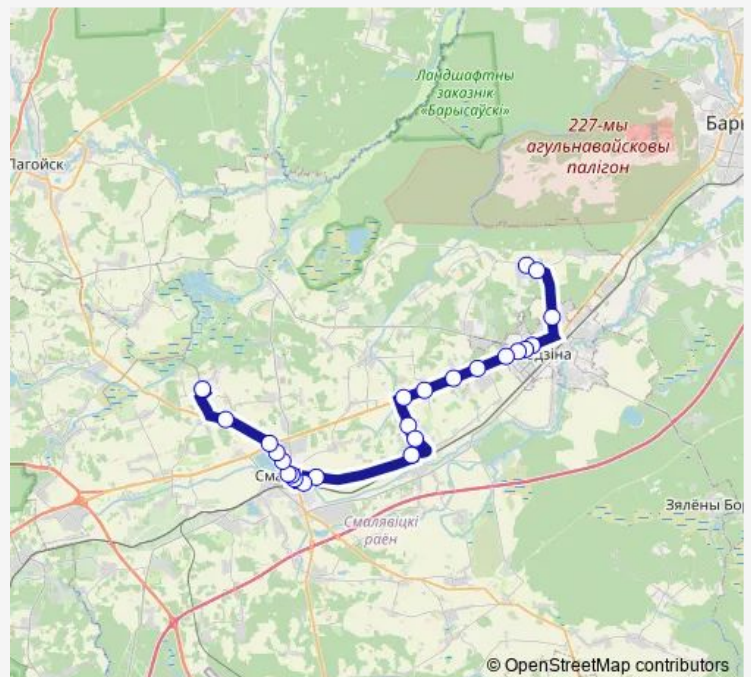

Bus 2403-тк (Усяж - Будагово)

[Go to website](#)

Direction

Будагово — Усяж

24 stops

[Open route schedule](#)

Будагово

агрогородок Будагово

Углы-2

НИИ Земледелия

АС Жодзіна

Универмаг

Универсам Рублёвский

пав. на Барсукі

Перамежнае

Высокія Ляды

Дарожны

Поворот на Саковку

Птицефабрика

Октябрьский

Рябый Слуп

о.п. Заречное

Дом культуры

Банк

Дом быта

Спту

Белореченская

Route schedule

Будагово — Усяж

Monday 11:25-14:30

Tuesday 11:25-14:30

Wednesday 11:25-14:30

Thursday 11:25-14:30

Friday 11:25-14:30

Saturday 11:25-14:30

Sunday 11:25-14:30

Route info

Direction: Будагово

Stops: 24

Trip Duration: 1 hour 11 min

■ 2403-тк (Усяж - Будагово)

BusMaps