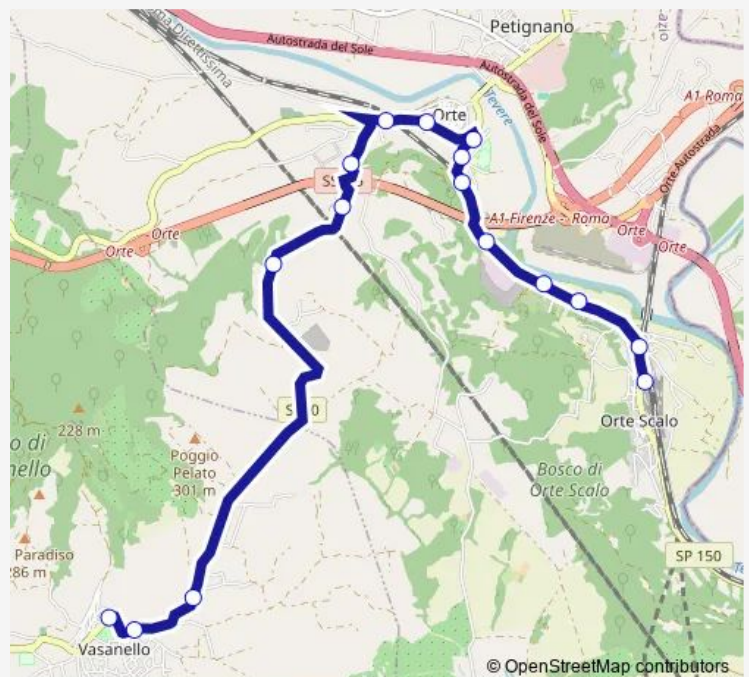

Direction

Orte | Stazione FS # f1703 — Vasanello | Piazza Repubblica # f1727

16 stops

[Open route schedule](#)

Orte | Stazione FS # f1703

Orte | Corso Garibaldi Via Zara # f1704

Orte | Via Camerano Via Reggio Emilia # f1705

Vasanello | Via San Lanno # f1726

Vasanello | Piazza Repubblica # f1727

Route schedule

Orte | Stazione FS # f1703 — Vasanello | Piazza Repubblica # f1727

Monday —

Tuesday —

Wednesday —

Thursday —

Friday —

Saturday 08:40

Sunday —

Route info

Direction: Orte | Stazione FS # f1703

Stops: 16

Trip Duration: 0 hour 20 min

Bus time schedules and route maps are available in an offline PDF at busmaps.com. Use the busmaps.com website to see live bus times, train schedule or subway schedule, and step-by-step directions for all public transit in Orte