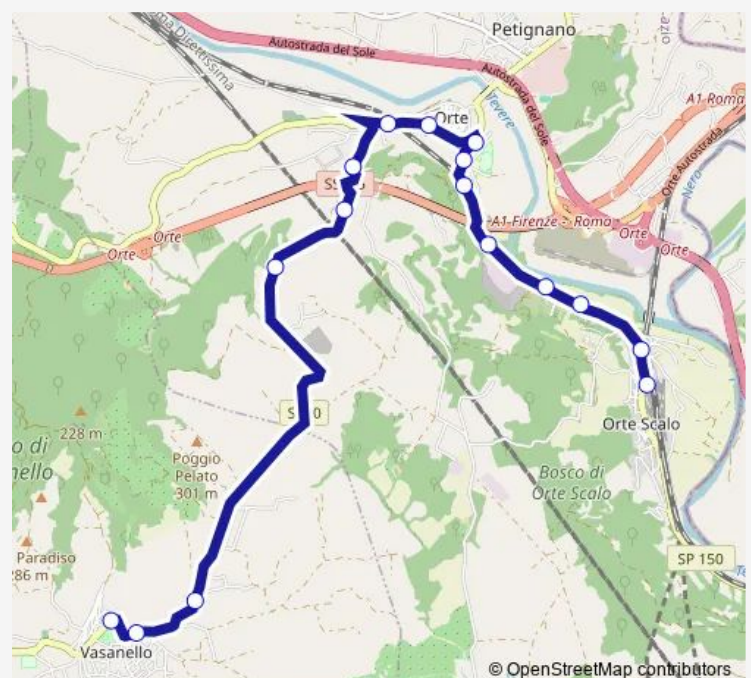

Vasanello | Via San Lanno # f1726

Vasanello | Piazza Repubblica # f1727

Route schedule

Orte | Stazione FS # f1703 — Vasanello | Piazza Repubblica # f1727

Monday —

Tuesday —

Wednesday —

Thursday —

Friday —

Saturday 08:40

Sunday —

Route info

Direction: Orte | Stazione FS # f1703

Stops: 16

Trip Duration: 0 hour 20 min

Bus time schedules and route maps are available in an offline PDF at busmaps.com. Use the busmaps.com website to see live bus times, train schedule or subway schedule, and step-by-step directions for all public transit in Orte