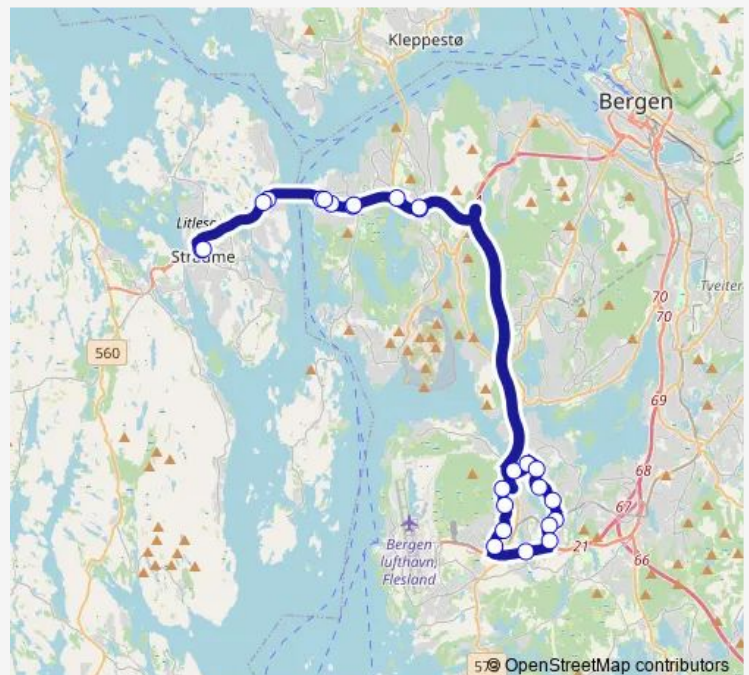

Kokstadgrenda

Frieda Fasmer rv. 555

Storavatnet terminal

Route schedule

Straume terminal — Straume terminal

Monday 06:23-07:23

Tuesday 06:23-07:23

Wednesday 06:23-07:23

Thursday 06:23-07:23

Friday 06:23-07:23

Saturday —

Sunday —

Route info

Direction: Straume terminal

Stops: 25

Trip Duration: 0 hour 59 min

23E — Sandsli - Kokstad

Breivikskiftet

Drotningsvik

Knarrevik

Straume terminal

Direction

Straume terminal — Straume terminal

25 stops