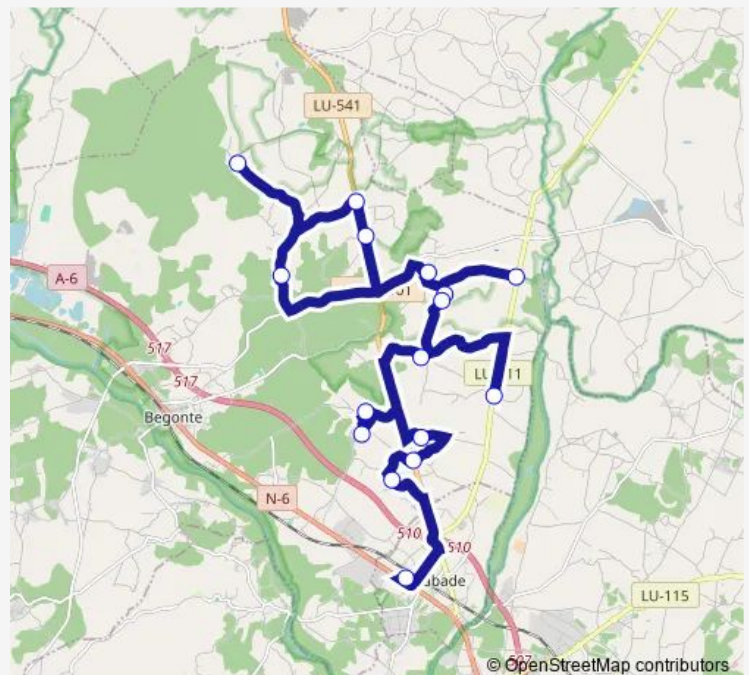

Igrexa Saavedra

A Gandariña

Rocha

Saavedra Estrada

Alto Vilapequena

IES RÍO Miño

Route schedule

Barrazoso — IES RÍO Miño

Monday 07:25

Tuesday 07:25

Wednesday 07:25

Thursday 07:25

Friday 07:25

Saturday —

Sunday —

Route info

Direction: Barrazoso

Stops: 16

Trip Duration: 0 hour 55 min

XG680013 — IES Río Miño-Barrazoso

Direction

IES RÍO Miño — Barrazoso

16 stops

[Open route schedule](#)

Sunday —

Route info

Direction: IES RÍO Miño

Stops: 16

Trip Duration: 0 hour 55 min

XG680013 Bus time schedules and route maps are available in an offline PDF at busmaps.com. Use the busmaps.com website to see live bus times, train schedule or subway schedule, and step-by-step directions for all public transit in Begonte