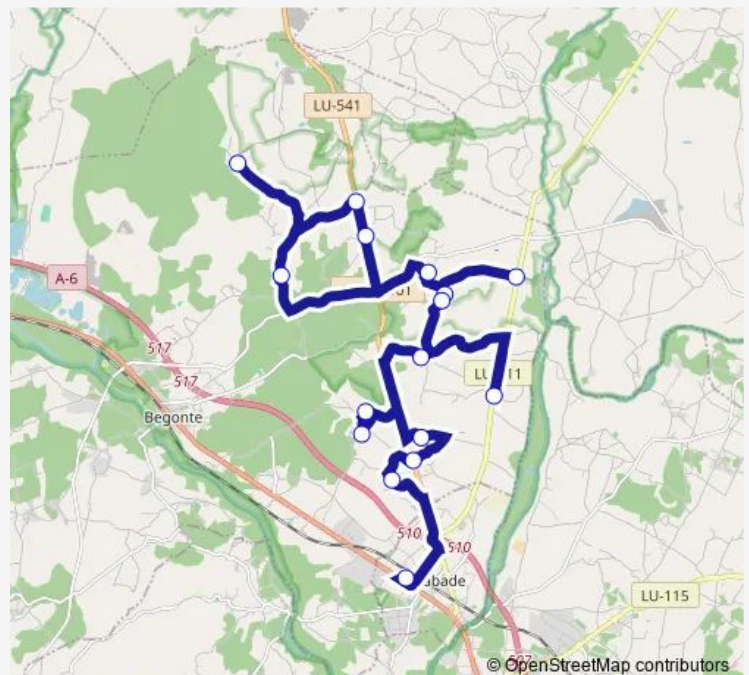

Igrexa Saavedra

A Gandariña

Rocha

Saavedra Estrada

Alto Vilapequena

IES RÍO Miño

Route schedule

Barrazoso — IES RÍO Miño

Monday 07:25

Tuesday 07:25

Wednesday 07:25

Thursday 07:25

Friday 07:25

Saturday —

Sunday —

Route info

Direction: Barrazoso

Stops: 16

Trip Duration: 0 hour 55 min

■ Xg680013 — IES Río Miño-Barrazoso

Direction

IES RÍO Miño — Barrazoso

16 stops

[Open route schedule](#)

Sunday —

Route info

Direction: IES RÍO Miño

Stops: 16

Trip Duration: 0 hour 55 min

Xg680013 Bus time schedules and route maps are available in an offline PDF at busmaps.com. Use the busmaps.com website to see live bus times, train schedule or subway schedule, and step-by-step directions for all public transit in Begonte