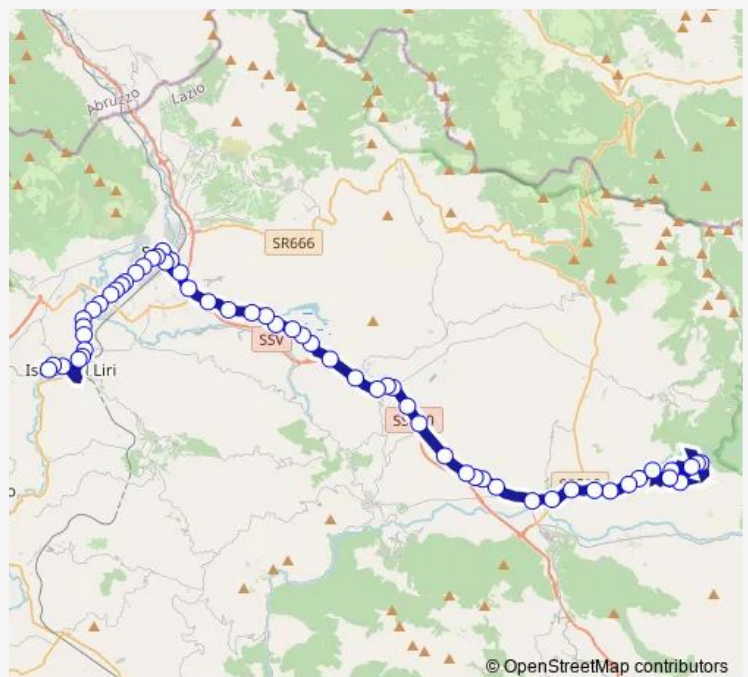

CASALVIERI | Via Vandra (Km 12) # f7389

Route schedule

PICINISCO | Via Marconi # f7730 — ISOLA LIRI | Via Lungoliri Pirandello # f7835

Monday	06:55
Tuesday	06:55
Wednesday	06:55
Thursday	06:55
Friday	06:55
Saturday	06:55
Sunday	—

Route info

Direction: PICINISCO | Via Marconi # f7730

Stops: 58

Trip Duration: 1 hour 5 min

Picinisco - Isola del Liri # So237d

VICALVI | Via Vandra Via Stradone # f7799

VICALVI | Via Vandra Via Piliero # f7390