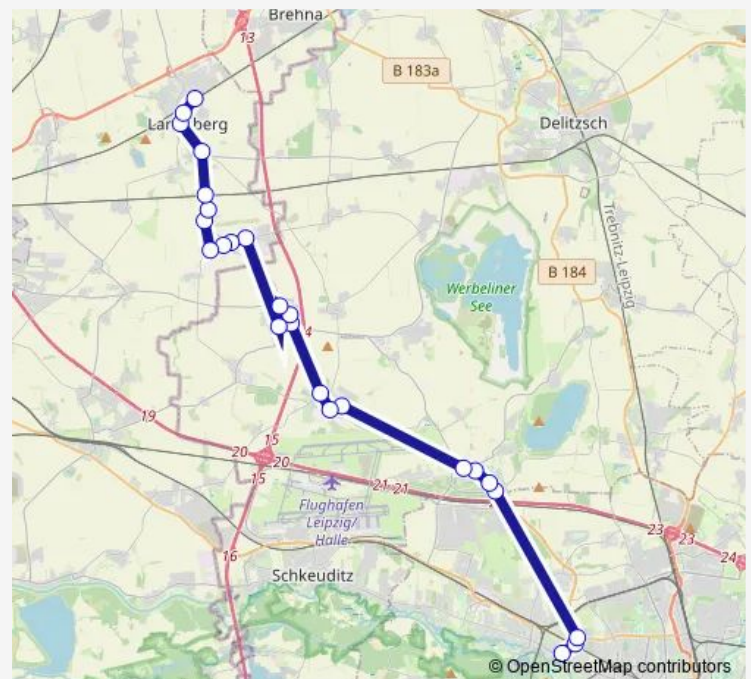

Radefeld (Schkeuditz), Gartenstr.

Radefeld (Schkeuditz), Friedhof

Radefeld (Schkeuditz), Milanstr.

### Route schedule

Landsberg (b. Halle), S-Bahnhof (Bus) — Leipzig, Möckernscher Markt

Monday 04:15-21:15

Tuesday 04:15-21:15

Wednesday 04:15-21:15

Thursday 04:15-21:15

Friday 04:15-21:15

Saturday 06:15-18:15

### Route info

Direction: Landsberg (b. Halle), S-Bahnhof (Bus)

Stops: 25

Trip Duration: 0 hour 58 min

Radefeld (Schkeuditz), Kölner Str.

Leipzig, Sternsiedlung Nord

Leipzig, S-Bahnhof Slevogtstr. (Bus)

Leipzig, Mäckerscher Markt

## Direction

Landsberg (b. Halle), S-Bahnhof (Bus) — Leipzig, Möckernscher Markt

21 stops

[Open route schedule](#)

Landsberg (b. Halle), S-Bahnhof (Bus)

Landsberg (b. Halle), Bahnhofstr.

Landsberg (b. Halle), Markt