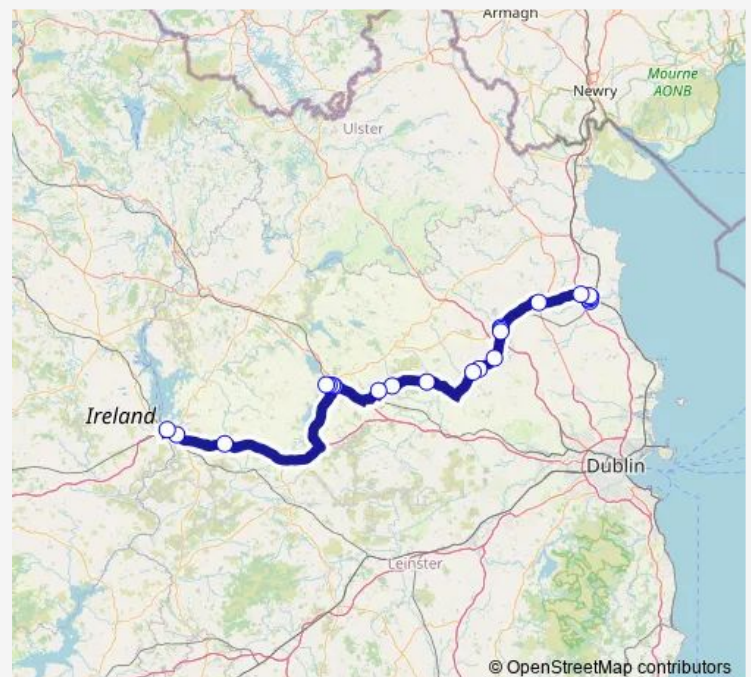

### Route schedule

Drogheda Bus Station — Athlone (Bus Station)

Monday 05:30-23:30

Tuesday 05:30-23:30

Wednesday 05:30-23:30

Thursday 05:30-23:30

Friday 05:30-23:30

Saturday 05:30-23:30

### Route info

Direction: Drogheda Bus Station

Stops: 22

Trip Duration: 2 hour 52 min

190 — Drogheda - Navan - Trim

**Direction**

Athlone (Bus Station) — Drogheda Bus Station

22 stops