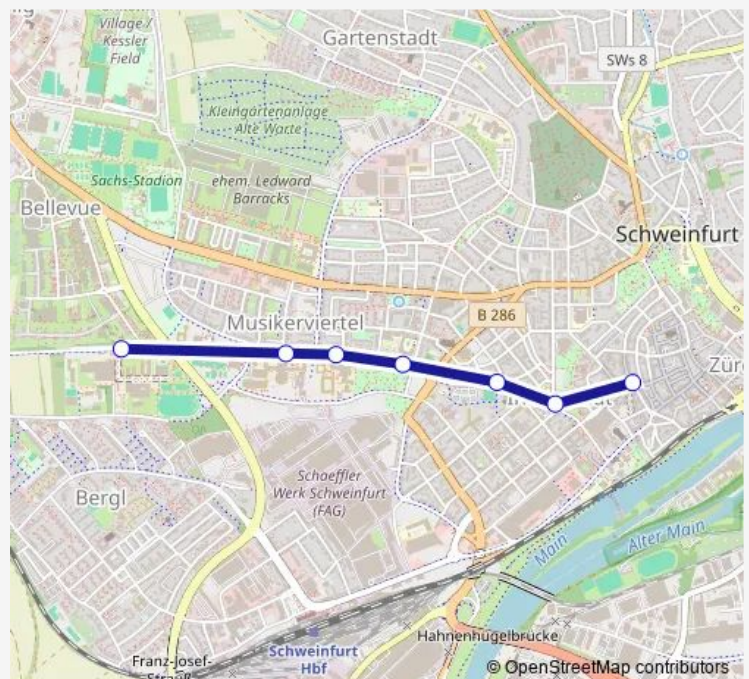

Schweinfurt Richard-Wagner-Str.

Schweinfurt, Schulzentrum

Route schedule

Schweinfurt, Roßmarkt — Schweinfurt, Schulzentrum

Monday 07:23-07:45

Tuesday 07:23-07:45

Wednesday 07:23-07:45

Thursday 07:23-07:45

Friday 07:23-07:45

Saturday —

Sunday —

Route info

Direction: Schweinfurt, Roßmarkt

Stops: 6

Trip Duration: 0 hour 9 min

Direction

Schweinfurt, Roßmarkt — Schweinfurt Richard-Wagner-Str.

5 stops

[Open route schedule](#)

Schweinfurt, Roßmarkt

Schweinfurt Kunsthalle

Schweinfurt Friedrich-Stein-Str.

Schweinfurt Ignaz-Schön-Straße

Schweinfurt Richard-Wagner-Str.

Sunday —

Route info

Direction: Schweinfurt, Roßmarkt

Stops: 5

Trip Duration: 0 hour 7 min

Direction

Schweinfurt, Schulzentrum — Schweinfurt, Roßmarkt

7 stops