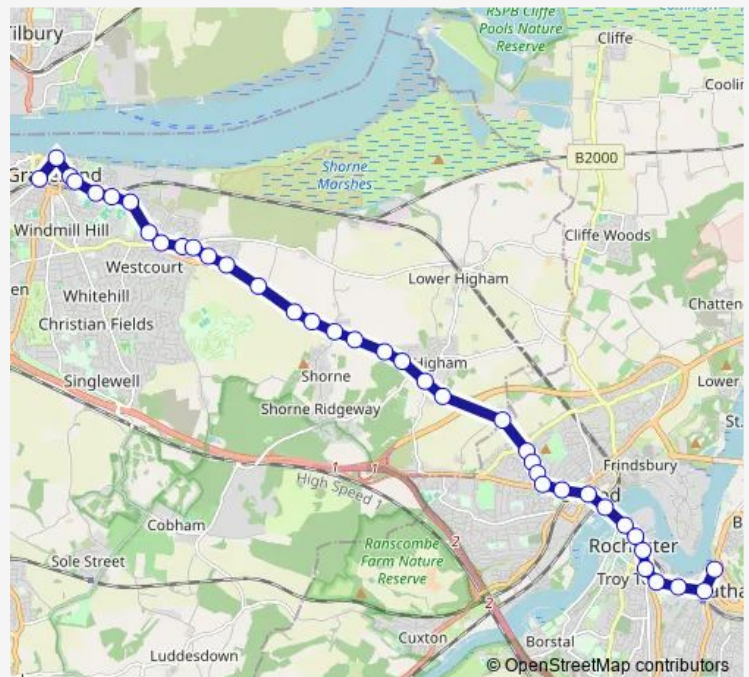

### Route schedule

Barrack Row — Waterfront Bus Station

Monday 09:00-18:01

Tuesday 09:00-18:01

Wednesday 09:00-18:01

Thursday 09:00-18:01

Friday 09:00-18:01

Saturday 08:40-15:20

### Route info

Direction: Barrack Row

Stops: 39

Trip Duration: 0 hour 44 min

190 — Gravesend - Chatham

BusMaps

Forge Lane

Copperfield Crescent

## Route info

Direction: Waterfront Bus Station

Stops: 37

Trip Duration: 0 hour 44 min

Church

Havisham Road

Vicarage Lane

Osney Way