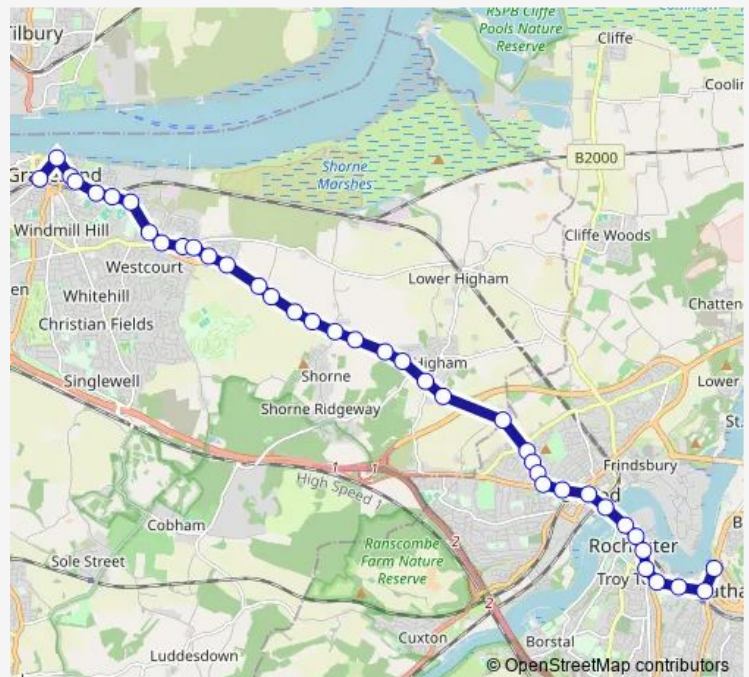

### Route schedule

Barrack Row — Waterfront Bus Station

Monday 09:00-18:01

Tuesday 09:00-18:01

Wednesday 09:00-18:01

Thursday 09:00-18:01

Friday 09:00-18:01

Saturday 08:40-15:20

### Route info

Direction: Barrack Row

Stops: 39

Trip Duration: 0 hour 44 min

190 — Gravesend - Chatham

BusMaps

Forge Lane

Copperfield Crescent

## Route info

Direction: Waterfront Bus Station

Stops: 37

Trip Duration: 0 hour 39 min

Church

Havisham Road

Vicarage Lane

Osney Way