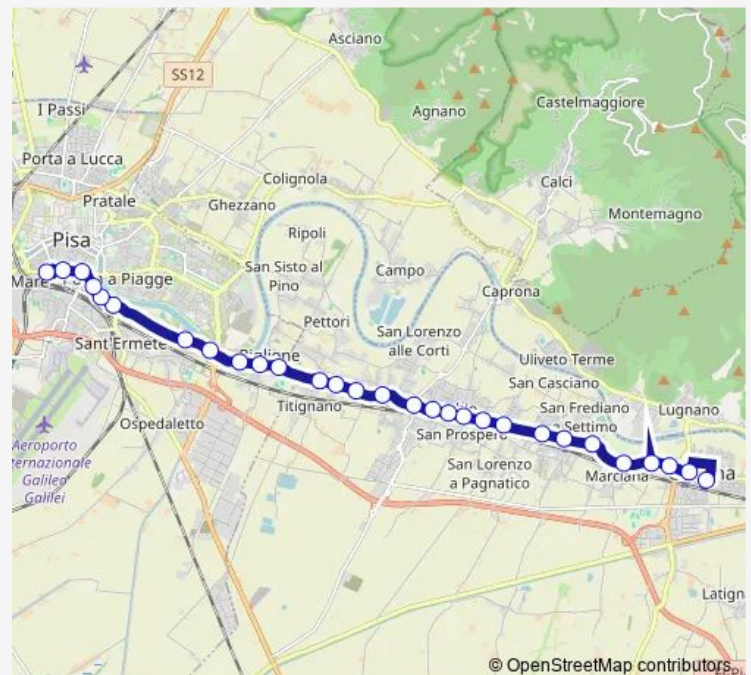

Bus 190 Pisa-Cascina

[Go to website](#)

Direction

Pisa I.P.S.I.A. — Pisa Battisti

7 stops

[Open route schedule](#)

Pisa I.P.S.I.A.

Pisa V.C.Matilde I.T.I.S.

Torre 2

Bonanno 4

Stampace

Pisa Sant'Antonio

Pisa Battisti

Route schedule

Pisa I.P.S.I.A. — Pisa Battisti

| | |
|-----------|-------|
| Monday | 13:27 |
| Tuesday | 13:27 |
| Wednesday | 13:27 |
| Thursday | 13:27 |
| Friday | 13:27 |
| Saturday | 13:27 |
| Sunday | — |

Route info

Direction: Pisa I.P.S.I.A.

Stops: 7

Trip Duration: 0 hour 14 min

Direction

Fornacette 1 — Pisa Battisti

31 stops

[Open route schedule](#)