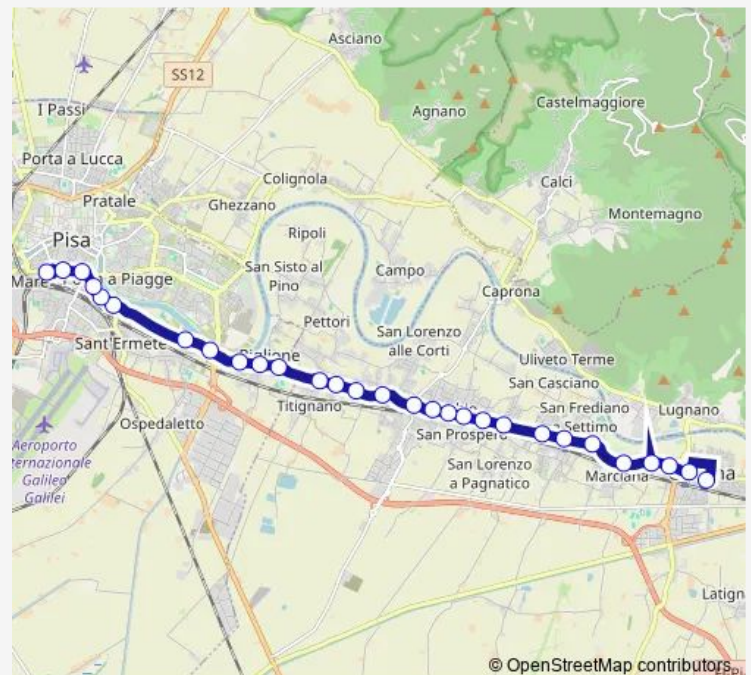

Torre 2

Bonanno 4

Stampace

Pisa Sant'Antonio

Pisa Battisti

Route schedule

Pisa I.P.S.I.A. — Pisa Battisti

Monday 13:27

Tuesday 13:27

Wednesday 13:27

Thursday 13:27

Friday 13:27

Saturday 13:27

Sunday —

Route info

Direction: Pisa I.P.S.I.A.

Stops: 7

Trip Duration: 0 hour 14 min

Direction

Fornacette 1 — Pisa Battisti

31 stops

[Open route schedule](#)

Fornacette 1

Fornacette Campo Sportivo