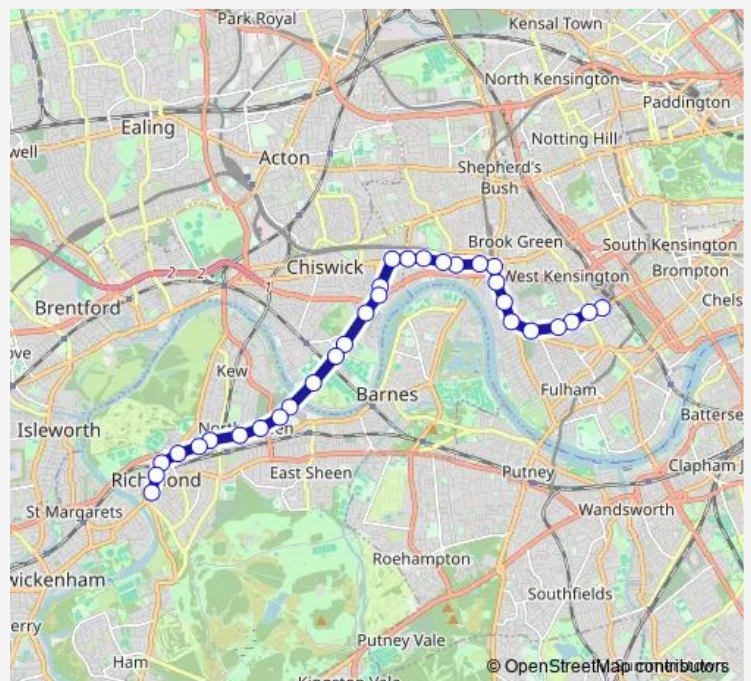

Hogarth Roundabout

Alexandra Avenue (W4)

Staveley Rd/Great Chertsey Rd

Route schedule

Empress State Bldg/ W Brompton — Richmond Bus Station

Monday 00:00-23:40

Tuesday 00:00-23:40

Wednesday 00:00-23:40

Thursday 00:00-23:40

Friday 00:00-23:40

Saturday 00:00-23:40

Sunday 00:00-23:40

Route info

Direction: Empress State Bldg/ W Brompton

Stops: 31

Trip Duration: 0 hour 49 min

190 — Richmond - Chiswick - Stamford Brook - Hammersmith - West Brompton

Hartington Road

Thames Bank

Mortlake Cemetery

Mortlake Road

Manor Grove (TW9)

Manor Circus

Sheendale Road

Saturday 00:00-23:40

Sunday 00:00-23:40

Route info

Direction: George Street (TW9)

Stops: 35

Trip Duration: 0 hour 58 min

Hammersmith Bus Station

Hammersmith Broadway