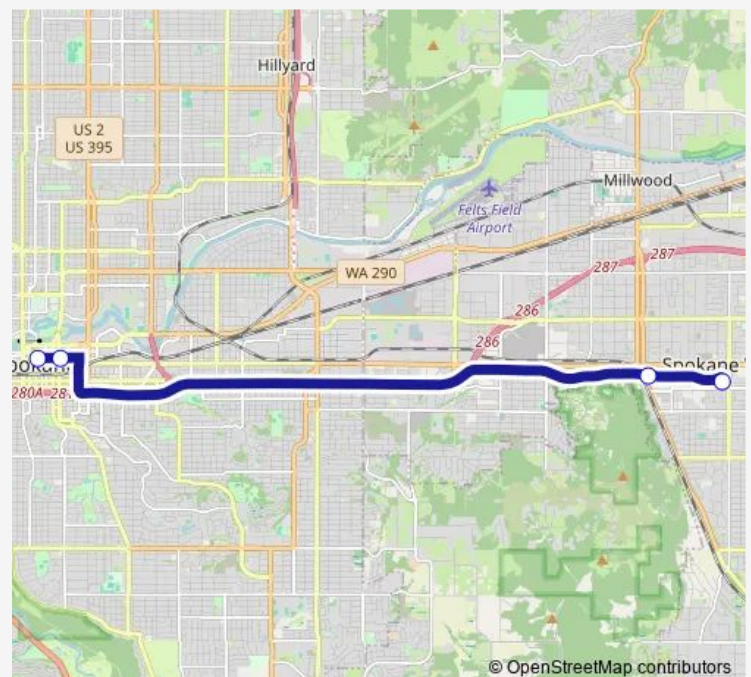

Bus 190 Valley Express

[Go to website](#)

Direction

Plaza Bay 3 — Valley Transit Center Bay 7

4 stops

[Open route schedule](#)

Plaza Bay 3

Riverside @ Washington

Friday 11:42-14:42

Saturday —

Sunday —

Route info

Direction: Plaza Bay 3

Stops: 4

Trip Duration: 0 hour 18 min

190 — Valley Express

Direction

Valley Transit Center Bay 6 — Plaza Bay 7

5 stops

[Open route schedule](#)

Valley Transit Center Bay 6

Sprague @ Mullan

Lincoln @ 2nd

Lincoln @ Sprague

Stops: 5

Trip Duration: 0 hour 16 min

Direction

Plaza Bay 3 — Valley Transit Center Bay 6

4 stops

[Open route schedule](#)

Plaza Bay 3

Riverside @ Washington