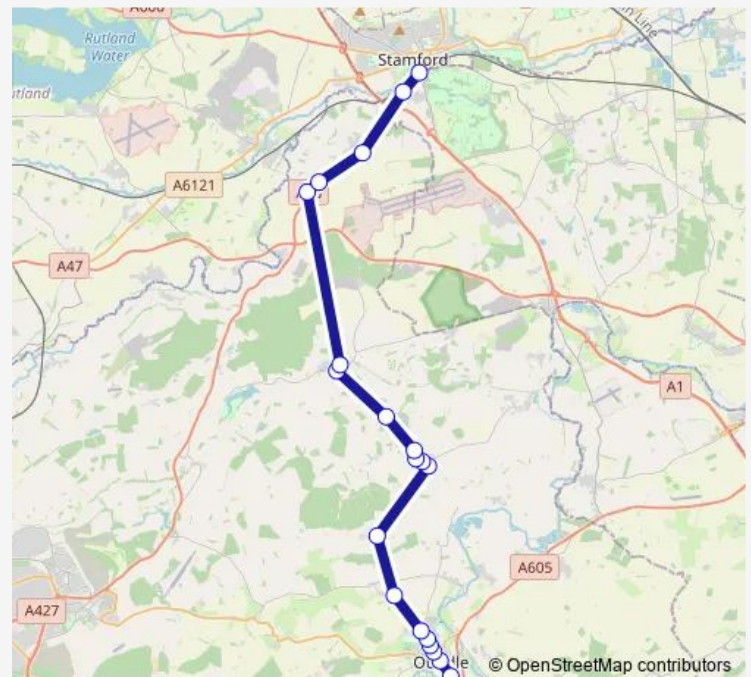

### Direction

Prince William School — High School

20 stops

[Open route schedule](#)

Prince William School

Old Town Hall

The Yarrow

Fletton Way

### Route schedule

Prince William School — High School

Monday 15:28

Tuesday 15:28

Wednesday 15:28

Thursday 15:28

Friday 15:28

Saturday —

### Route info

Direction: Prince William School

Stops: 20

Trip Duration: 0 hour 43 min

190 — Stamford - Oundle

BusMaps

**Direction**

High School — Prince William School