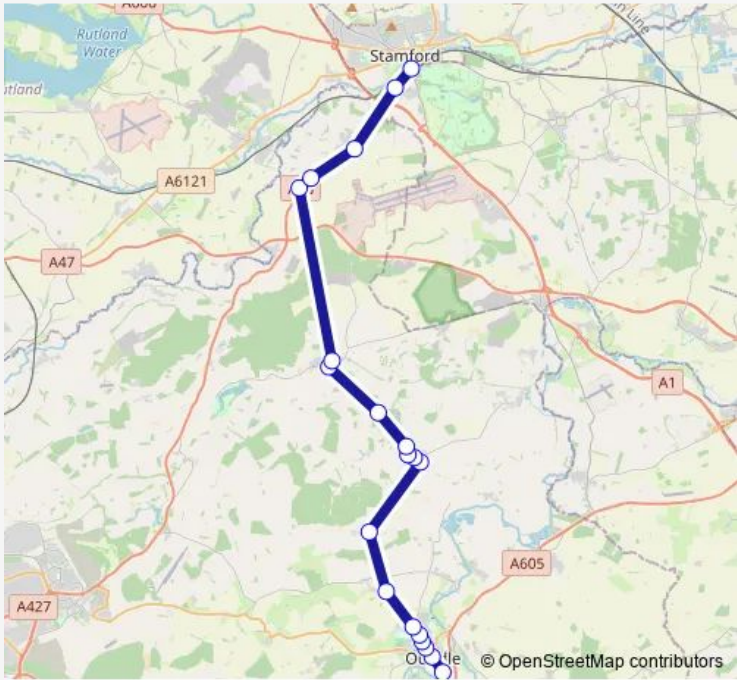

Bus 190 Stamford - Oundle

[Go to website](#)

Direction
 Prince William School — High School
 20 stops
[Open route schedule](#)

- Prince William School
- Old Town Hall
- The Yarrow
- Fletton Way
- New Road
- The George PH
- Main Street
- Southwick Hall
- Oundle Road
- White Swan PH
- The Old Schoolhouse
- Burial Ground
- The Kings Head PH
- Primary School
- Royces Lane
- The Collyweston Slater PH
- Slate Drift
- Exeter Arms PH
- Second Drift
- High School

Route schedule
 Prince William School — High School

Monday	15:28
Tuesday	15:28
Wednesday	15:28
Thursday	15:28
Friday	15:28
Saturday	—
Sunday	—

Route info
 Direction: Prince William School
 Stops: 20
 Trip Duration: 0 hour 43 min

190 — Stamford - Oundle **BusMaps**

Direction

High School — Prince William School

23 stops

[Open route schedule](#)

High School

Second Drift

Exeter Arms PH

Wednesday 07:58

Thursday 07:58

Friday 07:58

Saturday —

Sunday —

Route info

Direction: High School

Stops: 23