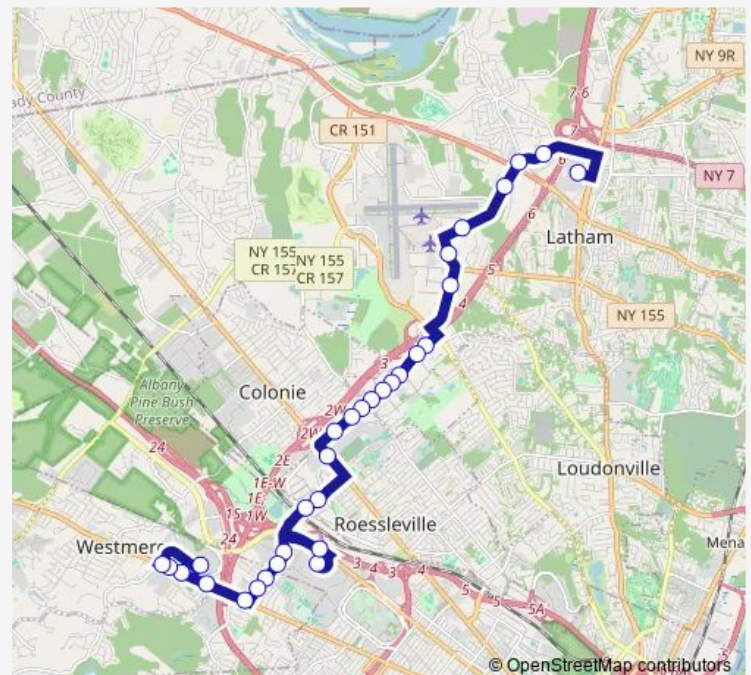

### Route schedule

Latham Farms — Crossgates Mall Station

Monday 07:45-15:45

Tuesday 07:45-15:45

Wednesday 07:45-15:45

Thursday 07:45-15:45

Friday 07:45-15:45

Saturday —

### Route info

Direction: Latham Farms

Stops: 31

Trip Duration: 0 hour 45 min

190 — Fuller Rd - Wolf Road

Albany Nanotech Complex Station

Fuller Rd & Sandidge Way

Fuller Rd & Mercer St

## Direction

Crossgates Mall Station — Latham Farms

30 stops

[Open route schedule](#)

Crossgates Mall Station

Western Ave & Johnston Rd

Western Ave & Gabriel Terr

Western Ave & Alton Rd

## Route info

Direction: Crossgates Mall Station

Stops: 30

Trip Duration: 0 hour 46 min

Wade Rd Across from Davey Tree Service

Wade Rd & Avis Dr

2 Wade Rd (Entrance to Metro Mattress)

Wade Rd Ext @ Latham Center