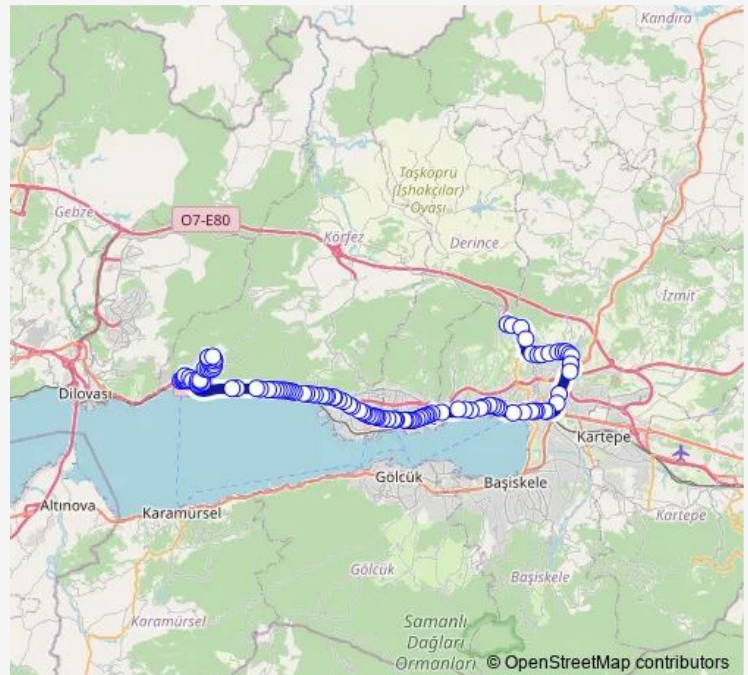

Thursday 06:30-21:00

Friday 06:30-21:00

Saturday 06:30-20:00

Sunday 07:00-19:00

Route info

Direction: AYVA SOKAK

Stops: 103

Trip Duration: 1 hour 24 min

190 — Yukari Hereke-Aşağı Hereke-Körfez-İzmit-Umuttepe

BusMaps

KIŞLADÜZÜ MERDİVEN

DEPO 1

KANDAK SOKAK

D-100 HEREKE

TEKEL 1

KOÜ HEREKE BORUSAN KAMPÜSÜ