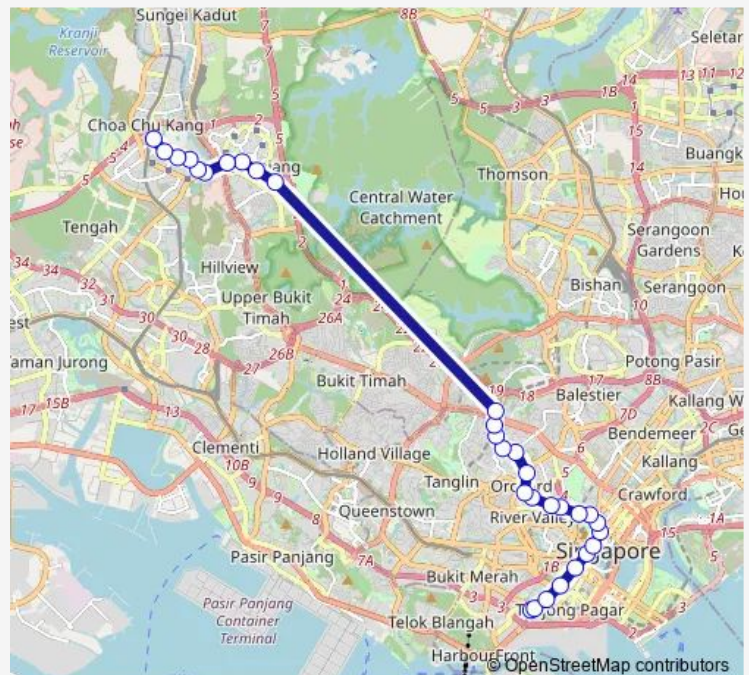

### Direction

Kampong Bahru Ter — Choa Chu Kang Int

31 stops

[Open route schedule](#)

- Kampong Bahru Ter
- OPP Kampong Bahru Ter
- Aft Hosp Dr
- Bef Pearl'S Hill Terr
- Aft Chinatown Stn Exit D
- Clarke Quay Stn Exit E
- Old Hill St Police Stn
- Stamford Ct
- Smu
- Ymca
- Dhoby Ghaut Stn Exit B
- Winsland Hse
- Somerset Stn
- Opp Ngee Ann City
- Opp Orchard Stn/Ion
- Thong Teck Bldg
- Aft Draycott Pk
- Chelsea Gdns Condo
- Opp Met Ymca
- Opp Stevens Stn
- Raffles Town Club

### Route schedule

Kampong Bahru Ter — Choa Chu Kang Int

Monday	05:55
Tuesday	05:55
Wednesday	05:55
Thursday	05:55
Friday	05:55
Saturday	05:55
Sunday	06:25

### Route info

Direction: Kampong Bahru Ter

Stops: 31

Trip Duration: 1 hour 29 min

190

BusMaps

Blk 223

Opp Zhenghua Pr Sch

**Direction**

Choa Chu Kang Int — Kampong Bahru Ter

33 stops

[Open route schedule](#)

Choa Chu Kang Int

Lot 1/Choa Chu Kang Stn

Opp Blk 210

Cck Polyclinic