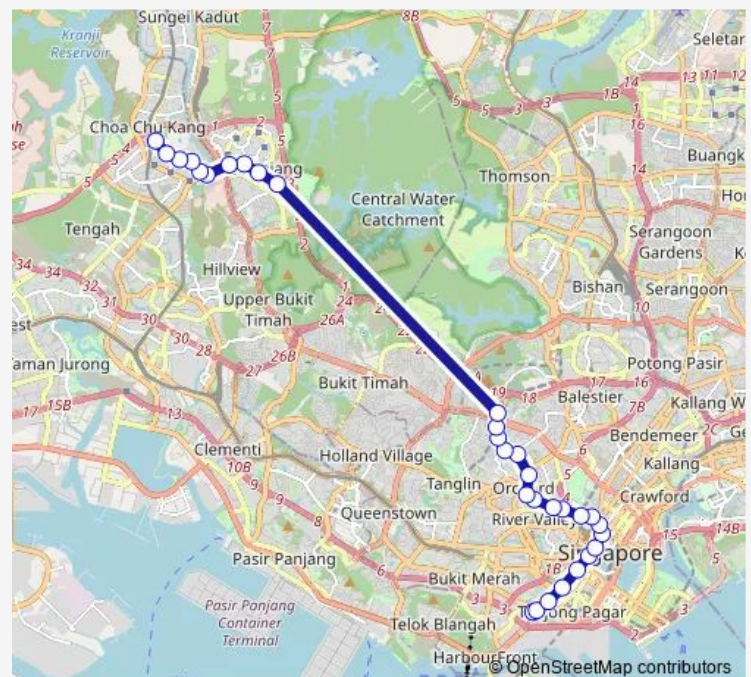

Bus 190

[Go to website](#)

Direction

Kampong Bahru Ter — Choa Chu Kang Int

31 stops

[Open route schedule](#)

- Kampong Bahru Ter
- OPP Kampong Bahru Ter
- Aft Hosp Dr
- Bef Pearl'S Hill Terr
- Aft Chinatown Stn Exit D
- Clarke Quay Stn Exit E
- Old Hill St Police Stn
- Stamford Ct
- Smu
- Ymca
- Dhoby Ghaut Stn Exit B
- Winsland Hse
- Somerset Stn
- Opp Ngee Ann City
- Opp Orchard Stn/lon
- Thong Teck Bldg
- Aft Draycott Pk
- Chelsea Gdns Condo
- Opp Met Ymca
- Opp Stevens Stn
- Raffles Town Club

Route schedule

Kampong Bahru Ter — Choa Chu Kang Int

| | |
|-----------|-------|
| Monday | 05:55 |
| Tuesday | 05:55 |
| Wednesday | 05:55 |
| Thursday | 05:55 |
| Friday | 05:55 |
| Saturday | 05:55 |
| Sunday | 06:25 |

Route info

Direction: Kampong Bahru Ter

Stops: 31

Trip Duration: 1 hour 29 min

190

BusMaps

Blk 223

Opp Zhenghua Pr Sch

Stops: 33

Trip Duration: 1 hour 32 min

Opp Clarke Quay Stn

Hong Lim Pk

Chinatown Stn Exit E

New Bridge Ctr

Aft Duxton Plain Pk

BEF Neil Rd