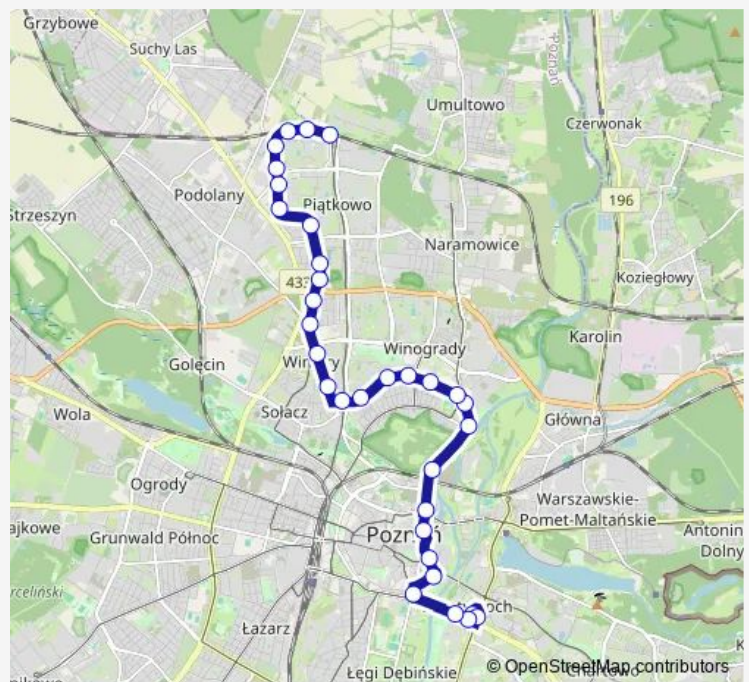

Grochowe Łąki

### Route schedule

Os. Sobieskiego — Rondo Rataje

Monday	04:41-21:46
Tuesday	04:41-21:46
Wednesday	04:41-21:46
Thursday	04:41-21:46
Friday	04:41-21:46
Saturday	05:00-21:46
Sunday	06:06-22:06

### Route info

Direction: Os. Sobieskiego

Stops: 28

Trip Duration: 0 hour 40 min

Małe Garbary

Grobla

Pl. Bernardyński

Awf