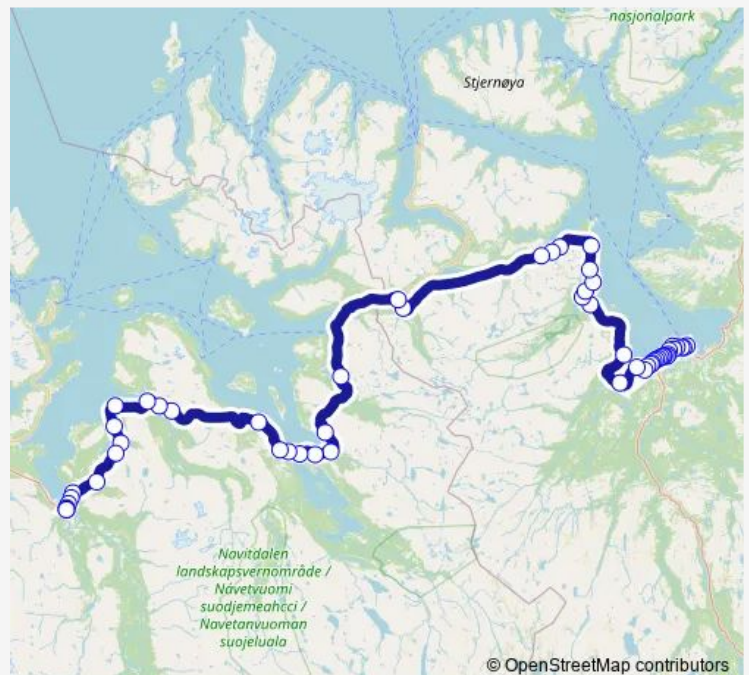

Direction: Alta lufthavn

Stops: 55

Trip Duration: 2 hour 35 min

■ 190 — Alta - Storslett

BusMaps

Storvikeidet

Duggelv

Klokkarnes

Wednesday 05:00-18:00

Thursday 05:00-08:30

Friday 05:00-18:00

Saturday —

Sunday —

Route info

Direction: Storslett terminal

Stops: 48