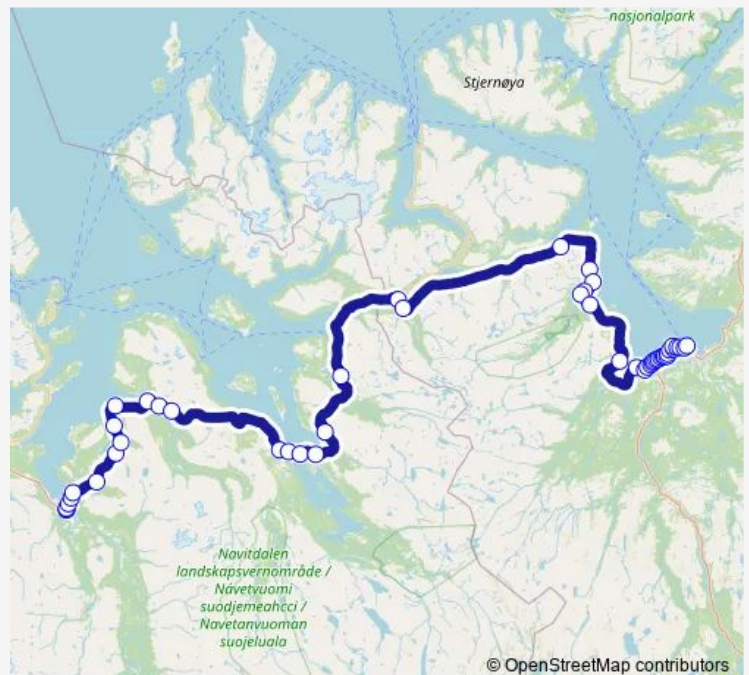

Route info

Direction: Alta lufthavn

Stops: 55

Trip Duration: 2 hour 37 min

190 — Alta - Storslett

Storvikeidet

Duggelv

Klokkarnes

Wednesday 05:00-18:00

Thursday 05:00-08:30

Friday 05:00-18:00

Saturday —

Sunday —

Route info

Direction: Storslett terminal

Stops: 48