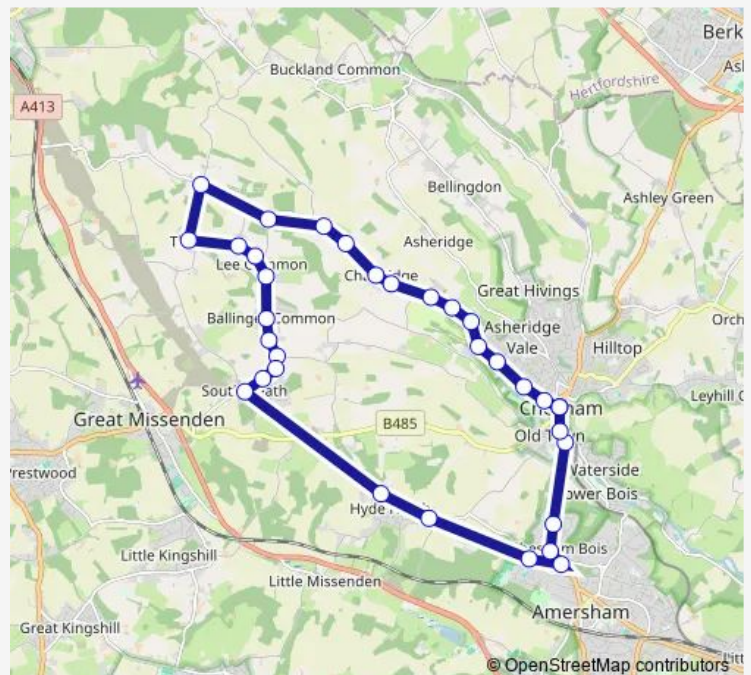

Thursday —

Friday 13:25

Saturday —

Sunday —

Route info

Direction: Broadway

Stops: 33

Trip Duration: 0 hour 35 min

190 — Chesham - Chartridge - Hyde Heath - Chesham

Herbert's Hole

Marriotts Avenue

Potter Row

The Green

Keepers Lane

Copperkins Lane

Amersham Road

Bois Avenue

The Beacon School

The Wild Rover PH

Red Lion Street

Broadway

Direction

Broadway — Broadway

35 stops

Friday 10:35

Saturday —

Sunday —

Route info

Direction: Broadway

Stops: 35

Trip Duration: 0 hour 35 min

Cogdells Lane