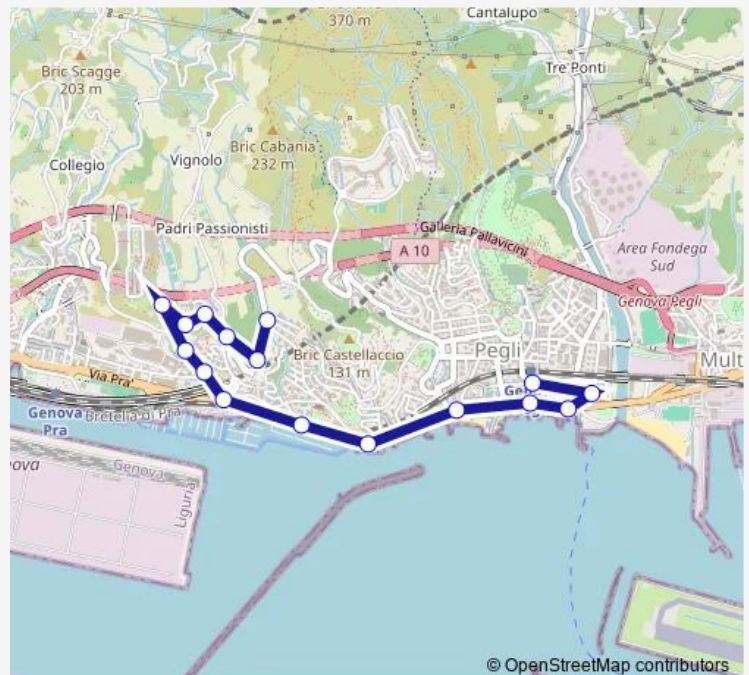

Wednesday 09:21-21:09

Thursday 09:21-21:09

Friday 09:21-21:09

Saturday 20:52-21:07

Sunday —

Route info

Direction: Pegli FS/Musei Pallavicini

Stops: 14

Trip Duration: 0 hour 14 min

■ 190 — P.za Ponchielli (Pegli FS)-Via Laviosa

Direction

Laviosa 3/Ungaretti — Pegli FS/Musei Pallavicini

16 stops

[Open route schedule](#)

Laviosa 3/Ungaretti

Ungaretti 1/

Ungaretti 2/Scarpanto

Ungaretti 3/

Ungaretti 4/

Ungaretti 5/Saba

Ungaretti 6/

Ungaretti 7/Ratto

Ungaretti 8/Pra'

Pegli 2/Lido